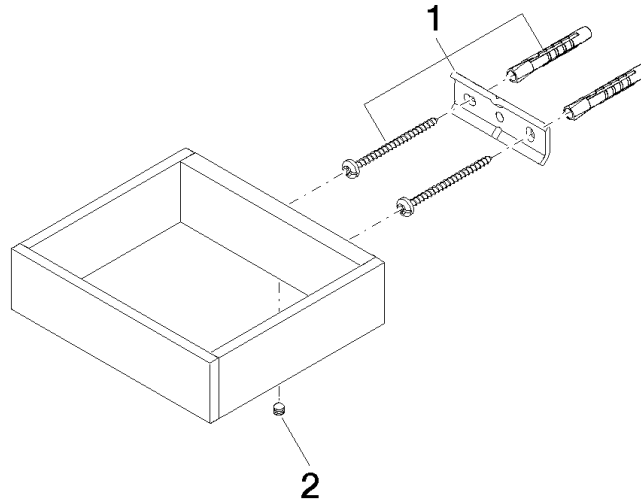

## Reserve tissue holder - Brushed Champagne (22kt Gold)

83 590 780

- width 132mm
- height 35 mm
- 116mm projection

	Brushed Champagne (22kt Gold)	83 590 780-46
	Chrome	83 590 780-00
	Brushed Platinum	83 590 780-06
	Platinum	83 590 780-08
	Dark Chrome	83 590 780-19
	Brushed Durabronze (23kt Gold)	83 590 780-28
	Champagne (22kt Gold)	83 590 780-47
	Brushed Dark Platinum	83 590 780-99

## Reserve tissue holder - Brushed Champagne (22kt Gold)

---

83 590 780

mm [inches]

**Reserve tissue holder - Brushed Champagne (22kt Gold)**

83 590 780

Parts for other finishes can be found here: [Chrome](#)

**Spare parts list**

No.	Item Number	Name	Quantity used	Delivery time
1	05 17 20 718 00 90	fixing set	1	2
2	90 31 11 112 00 90	pin	1	2