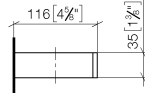

## Reserve tissue holder - Brushed Champagne (22kt Gold)

83 590 780

- width 132mm
- height 35 mm
- 116mm projection

	Brushed Champagne (22kt Gold)	83 590 780-46
	Chrome	83 590 780-00
	Brushed Platinum	83 590 780-06
	Platinum	83 590 780-08
	Dark Chrome	83 590 780-19
	Brushed Durabronze (23kt Gold)	83 590 780-28
	Champagne (22kt Gold)	83 590 780-47
	Brushed Dark Platinum	83 590 780-99

## Reserve tissue holder - Brushed Champagne (22kt Gold)

---

83 590 780

mm [inches]

**Reserve tissue holder - Brushed Champagne (22kt Gold)**

83 590 780

Parts for other finishes can be found here: [Chrome](#)