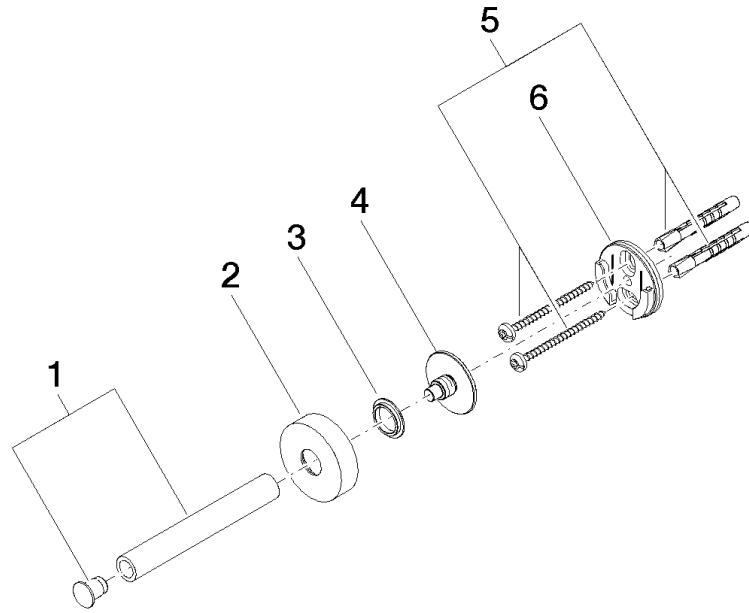

Reserve tissue holder - Chrome

83 590 979 Product version from 7/1/2023

- rosette Ø 40 mm
- 105mm projection

	Chrome	83 590 979-00
	Brushed Platinum	83 590 979-06
	Dark Chrome	83 590 979-19
	Light Gold	83 590 979-26
	Brushed Light Gold	83 590 979-27
	Matte Black	83 590 979-33
	Brushed Bronze	83 590 979-42
	Brushed Champagne (22kt Gold)	83 590 979-46
	Champagne (22kt Gold)	83 590 979-47
	Brushed Chrome	83 590 979-93
	Brushed Dark Platinum	83 590 979-99

Reserve tissue holder - Chrome

83 590 979 Product version from 7/1/2023

mm [inches]

Reserve tissue holder - Chrome

83 590 979 Product version from 7/1/2023

Parts for other finishes can be found here: Brushed Platinum

Spare parts list

No.	Item Number	Name	Quantity used	Delivery time
1	90 17 97 567 00-00	holder	1	10
2	08 27 97 500-00	rosette	1	10
3	08 30 11 516 90	ring	1	2
4	08 17 97 560 90	holder	1	2
5	05 30 31 025 00 90	fixing set	1	2
6	08 17 97 501 07	holder	3	2