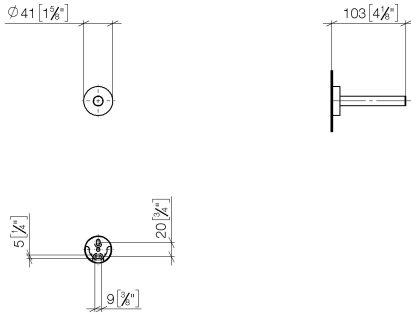

Reserve tissue holder - Chrome

83 590 979 Product version from 7/1/2023

- rosette Ø 40 mm
- 105mm projection

	Chrome	83 590 979-00
	Brushed Platinum	83 590 979-06
	Dark Chrome	83 590 979-19
	Light Gold	83 590 979-26
	Brushed Light Gold	83 590 979-27
	Matte Black	83 590 979-33
	Brushed Bronze	83 590 979-42
	Brushed Champagne (22kt Gold)	83 590 979-46
	Champagne (22kt Gold)	83 590 979-47
	Brushed Chrome	83 590 979-93
	Brushed Dark Platinum	83 590 979-99

Reserve tissue holder - Chrome

83 590 979 Product version from 7/1/2023

mm [inches]

Reserve tissue holder - Chrome

83 590 979 Product version from 7/1/2023

Parts for other finishes can be found here: Brushed Platinum

Spare parts list

No.	Item Number	Name	Quantity used	Delivery time
1	90 17 97 567 00-00	holder	1	10
2	08 27 97 500-00	rosette	1	10
3	08 30 11 516 90	ring	1	2
4	08 17 97 560 90	holder	1	2
5	05 30 31 025 00 90	fixing set	1	2
6	08 17 97 501 07	holder	3	2