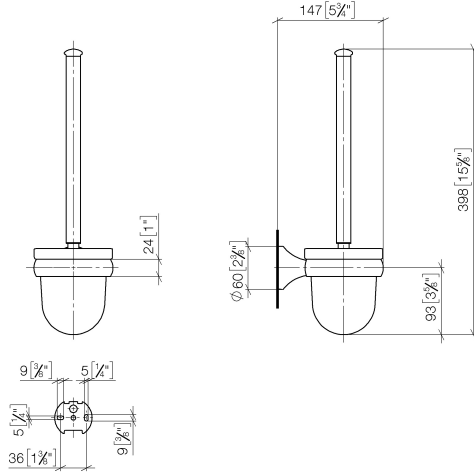

MADISON Toilet brush set wall model - Brushed Platinum

83 900 361 Product version from 7/3/2016

- crystal glass brush holder, matte
- brush head, white
- width 110mm
- height 400 mm
- 147mm projection

	Brushed Platinum	83 900 361-06
	Chrome	83 900 361-00
	Platinum	83 900 361-08
	Durabass (23kt Gold)	83 900 361-09
	Brushed Durabass (23kt Gold)	83 900 361-28
	Brushed Dark Platinum	83 900 361-99

MADISON Toilet brush set wall model - Brushed Platinum

83 900 361 Product version from 7/3/2016

mm [inches]

MADISON Toilet brush set wall model - Brushed Platinum

83 900 361 Product version from 7/3/2016

Parts for other finishes can be found here: [Chrome](#)

Spare parts list

No.	Item Number	Name	Quantity used	Delivery time
1	90 28 22 538 03-06	handle	1	10
2	08 18 50 600 90	brush	1	60
3	90 90 04 000 00 82	glass	1	2
4	04 31 11 140 00 90	pin	1	2
5	05 17 97 507 00 90	fixing set	1	2