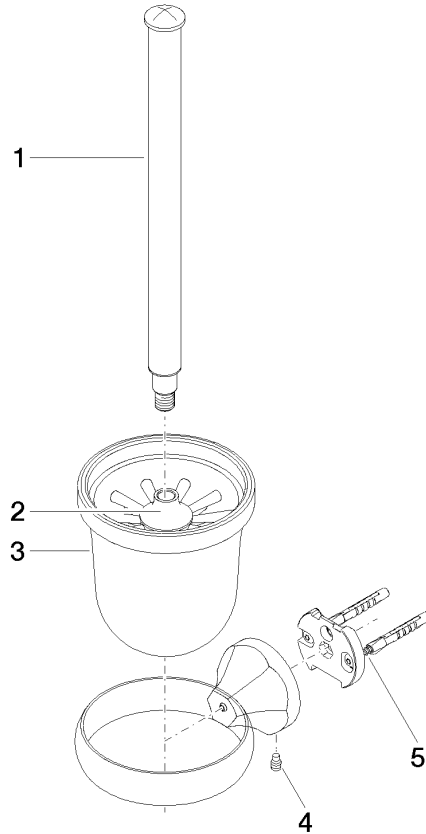

MADISON Toilet brush set wall model - Brushed Platinum

83 900 361 Product version from 7/3/2016

- crystal glass brush holder, matte
- brush head, white
- width 110mm
- height 400 mm
- 147mm projection

	Brushed Platinum	83 900 361-06
	Chrome	83 900 361-00
	Platinum	83 900 361-08
	Durabass (23kt Gold)	83 900 361-09
	Brushed Durabass (23kt Gold)	83 900 361-28
	Brushed Dark Platinum	83 900 361-99

MADISON Toilet brush set wall model - Brushed Platinum

83 900 361 Product version from 7/3/2016

mm [inches]

MADISON Toilet brush set wall model - Brushed Platinum

83 900 361 Product version from 7/3/2016

Parts for other finishes can be found here: [Chrome](#)

Spare parts list

No.	Item Number	Name	Quantity used	Delivery time
1	90 28 22 538 03-06	handle	1	10
2	08 18 50 600 90	brush	1	60
3	90 90 04 000 00 82	glass	1	2
4	04 31 11 140 00 90	pin	1	2
5	05 17 97 507 00 90	fixing set	1	2