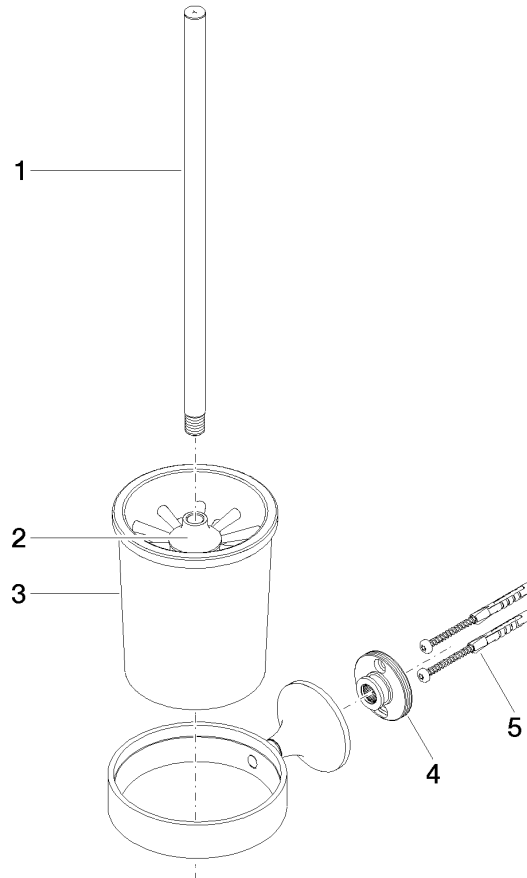

VAIA Toilet brush set wall model - Brushed Platinum

83 900 809 Product version from 8/29/2019

- crystal glass brush holder, matte
- brush, matte black
- width 110mm
- height 421 mm
- 158mm projection

	Brushed Platinum	83 900 809-06
	Chrome	83 900 809-00
	Platinum	83 900 809-08
	Dark Chrome	83 900 809-19
	Brushed Durabronze (23kt Gold)	83 900 809-28
	Brushed Bronze	83 900 809-42
	Brushed Champagne (22kt Gold)	83 900 809-46
	Champagne (22kt Gold)	83 900 809-47
	Brushed Dark Platinum	83 900 809-99

VAIA Toilet brush set wall model - Brushed Platinum

83 900 809 Product version from 8/29/2019

mm [inches]

VAIA Toilet brush set wall model - Brushed Platinum

83 900 809 Product version from 8/29/2019

Parts for other finishes can be found here: [Chrome](#)

Spare parts list

No.	Item Number	Name	Quantity used	Delivery time
1	90 20 97 507 00-06	handle	1	10
2	90 18 50 601 00 90	brush	1	2
3	90 90 04 008 00 82	glass	1	2
4	90 17 20 759 00 90	disc	1	2
5	05 30 31 025 00 90	fixing set	1	2