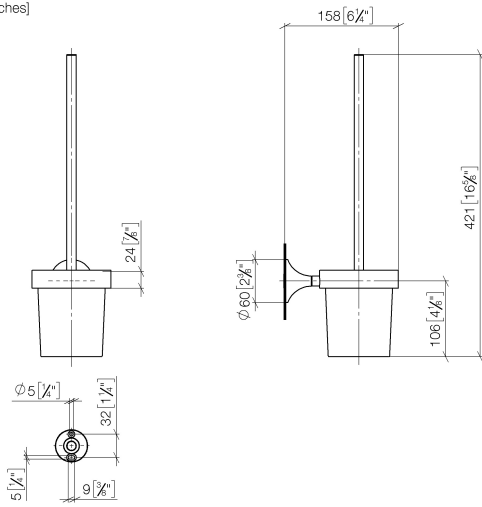

VAIA Toilet brush set wall model - Brushed Platinum

83 900 809 Product version from 8/29/2019

- crystal glass brush holder, matte
- brush, matte black
- width 110mm
- height 421 mm
- 158mm projection

	Brushed Platinum	83 900 809-06
	Chrome	83 900 809-00
	Platinum	83 900 809-08
	Dark Chrome	83 900 809-19
	Brushed Durabronze (23kt Gold)	83 900 809-28
	Brushed Bronze	83 900 809-42
	Brushed Champagne (22kt Gold)	83 900 809-46
	Champagne (22kt Gold)	83 900 809-47
	Brushed Dark Platinum	83 900 809-99

VAIA Toilet brush set wall model - Brushed Platinum

83 900 809 Product version from 8/29/2019

mm [inches]

VAIA Toilet brush set wall model - Brushed Platinum

83 900 809 Product version from 8/29/2019

Parts for other finishes can be found here: [Chrome](#)

Spare parts list

No.	Item Number	Name	Quantity used	Delivery time
1	90 20 97 507 00-06	handle	1	10
2	90 18 50 601 00 90	brush	1	2
3	90 90 04 008 00 82	glass	1	2
4	90 17 20 759 00 90	disc	1	2
5	05 30 31 025 00 90	fixing set	1	2