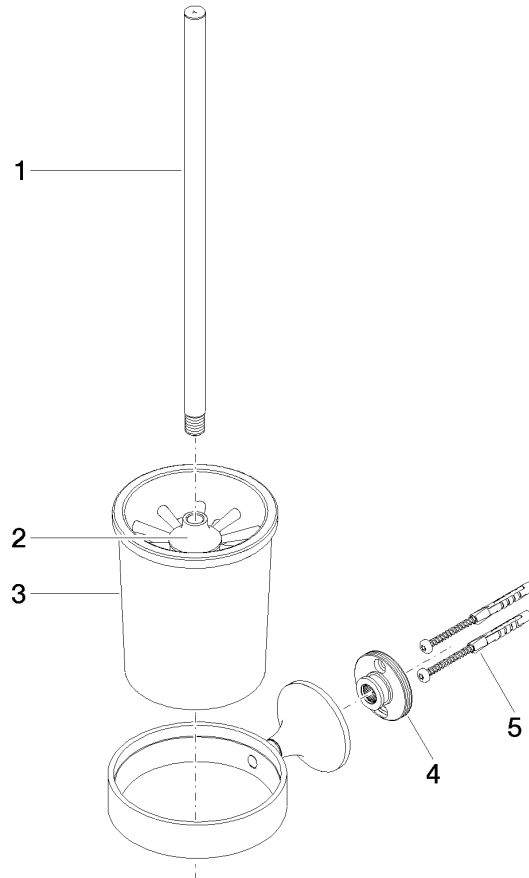

**VAIA Toilet brush set wall model - Champagne (22kt Gold)**

83 900 809 Product version from 8/29/2019

- crystal glass brush holder, matte
- brush, matte black
- width 110mm
- height 421 mm
- 158mm projection

**VAIA Toilet brush set wall model - Champagne (22kt Gold)**

83 900 809 Product version from 8/29/2019

mm [inches]

**VAIA Toilet brush set wall model - Champagne (22kt Gold)**

83 900 809 Product version from 8/29/2019

Parts for other finishes can be found here: [Chrome](#)

**Spare parts list**

No.	Item Number	Name	Quantity used	Delivery time
1	90 20 97 507 00-47	handle	1	60
2	90 18 50 601 00 90	brush	1	2
3	90 90 04 008 00 82	glass	1	2
4	90 17 20 759 00 90	disc	1	2
5	05 30 31 025 00 90	fixing set	1	2