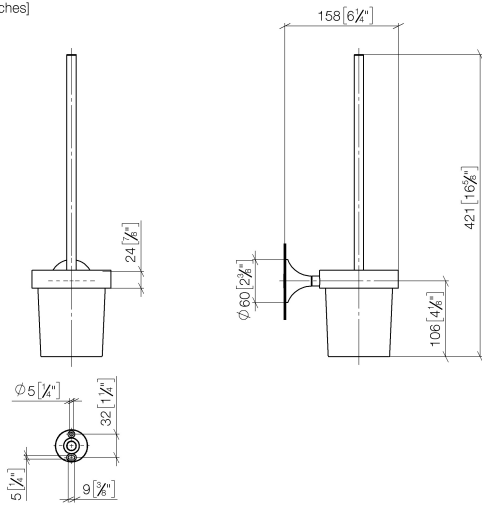

**VAIA Toilet brush set wall model - Champagne (22kt Gold)**

83 900 809 Product version from 8/29/2019

- crystal glass brush holder, matte
- brush, matte black
- width 110mm
- height 421 mm
- 158mm projection

	Champagne (22kt Gold)	83 900 809-47
	Chrome	83 900 809-00
	Brushed Platinum	83 900 809-06
	Platinum	83 900 809-08
	Dark Chrome	83 900 809-19
	Brushed Durabronze (23kt Gold)	83 900 809-28
	Brushed Bronze	83 900 809-42
	Brushed Champagne (22kt Gold)	83 900 809-46
	Brushed Dark Platinum	83 900 809-99

**VAIA Toilet brush set wall model - Champagne (22kt Gold)**

83 900 809 Product version from 8/29/2019

mm [inches]

**VAIA Toilet brush set wall model - Champagne (22kt Gold)**

83 900 809 Product version from 8/29/2019