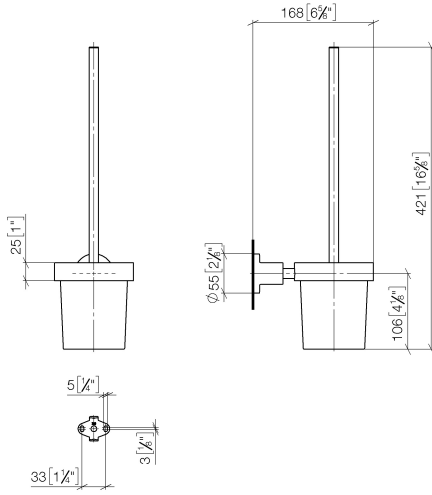

## TARA Toilet brush set wall model - Chrome

83 900 892 Product version from 4/1/2024

- crystal glass brush holder, matte
- brush, matte black
- width 110mm
- height 415 mm
- 180mm projection

	Chrome	83 900 892-00
	Brushed Platinum	83 900 892-06
	Platinum	83 900 892-08
	Dark Chrome	83 900 892-19
	Brushed Durabronze (23kt Gold)	83 900 892-28
	Matte Black	83 900 892-33
	Brushed Bronze	83 900 892-42
	Brushed Champagne (22kt Gold)	83 900 892-46
	Champagne (22kt Gold)	83 900 892-47
	Brushed Chrome	83 900 892-93
	Brushed Dark Platinum	83 900 892-99

## TARA Toilet brush set wall model - Chrome

83 900 892 Product version from 4/1/2024

mm [inches]

## TARA Toilet brush set wall model - Chrome

83 900 892 Product version from 4/1/2024

Parts for other finishes can be found here: [Brushed](#)  
[Platinum](#)

### Spare parts list

No.	Item Number	Name	Quantity used	Delivery time
1	90 20 97 507 00-00	handle	1	10
2	90 18 50 601 00 90	brush	1	2
3	90 90 04 008 00 82	glass	1	2
4	08 17 20 634-00	holder	1	10
5	08 17 20 624-00	holder	1	10
6	04 31 11 113 00 90	pin	1	2
7	08 17 89 505-00	holder	1	10
8	09 30 11 046 90	disc	1	2
9	08 18 50 586 90	screw	1	2
10	09 23 10 026 90	nut	1	2
11	05 17 20 739 00 90	fixing set	1	2