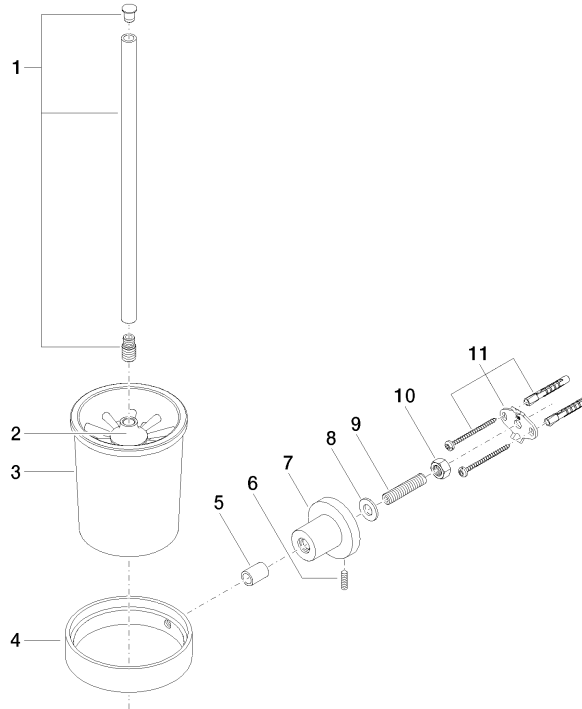

## TARA Toilet brush set wall model - Chrome

83 900 892 Product version from 4/1/2024

- crystal glass brush holder, matte
- brush, matte black
- width 110mm
- height 415 mm
- 180mm projection

	Chrome	83 900 892-00
	Brushed Platinum	83 900 892-06
	Platinum	83 900 892-08
	Dark Chrome	83 900 892-19
	Brushed Durabronze (23kt Gold)	83 900 892-28
	Matte Black	83 900 892-33
	Brushed Bronze	83 900 892-42
	Brushed Champagne (22kt Gold)	83 900 892-46
	Champagne (22kt Gold)	83 900 892-47
	Brushed Chrome	83 900 892-93
	Brushed Dark Platinum	83 900 892-99

## TARA Toilet brush set wall model - Chrome

83 900 892 Product version from 4/1/2024

mm [inches]

## TARA Toilet brush set wall model - Chrome

83 900 892 Product version from 4/1/2024

Parts for other finishes can be found here: [Brushed](#)  
[Platinum](#)

### Spare parts list

No.	Item Number	Name	Quantity used	Delivery time
1	90 20 97 507 00-00	handle	1	10
2	90 18 50 601 00 90	brush	1	2
3	90 90 04 008 00 82	glass	1	2
4	08 17 20 634-00	holder	1	10
5	08 17 20 624-00	holder	1	10
6	04 31 11 113 00 90	pin	1	2
7	08 17 89 505-00	holder	1	10
8	09 30 11 046 90	disc	1	2
9	08 18 50 586 90	screw	1	2
10	09 23 10 026 90	nut	1	2
11	05 17 20 739 00 90	fixing set	1	2