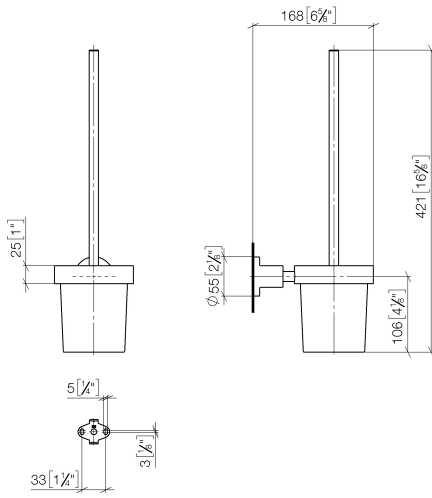

TARA Toilet brush set wall model - Platinum

83 900 892 Product version from 4/1/2024

- crystal glass brush holder, matte
- brush, matte black
- width 110mm
- height 415 mm
- 180mm projection

	Platinum	83 900 892-08
	Chrome	83 900 892-00
	Brushed Platinum	83 900 892-06
	Dark Chrome	83 900 892-19
	Brushed Durabronze (23kt Gold)	83 900 892-28
	Matte Black	83 900 892-33
	Brushed Bronze	83 900 892-42
	Brushed Champagne (22kt Gold)	83 900 892-46
	Champagne (22kt Gold)	83 900 892-47
	Brushed Chrome	83 900 892-93
	Brushed Dark Platinum	83 900 892-99

TARA Toilet brush set wall model - Platinum

83 900 892 Product version from 4/1/2024

mm [inches]

TARA Toilet brush set wall model - Platinum

83 900 892 Product version from 4/1/2024

Parts for other finishes can be found here: [Chrome](#)

Spare parts list

No.	Item Number	Name	Quantity used	Delivery time
1	90 20 97 507 00-08	handle	1	40
2	90 18 50 601 00 90	brush	1	2
3	90 90 04 008 00 82	glass	1	2
4	08 17 20 634-08	holder	1	40
5	08 17 20 624-08	holder	1	40
6	04 31 11 113 00 90	pin	1	2
7	08 17 89 505-08	holder	1	40
8	09 30 11 046 90	disc	1	2
9	08 18 50 586 90	screw	1	2
10	09 23 10 026 90	nut	1	2
11	05 17 20 739 00 90	fixing set	1	2