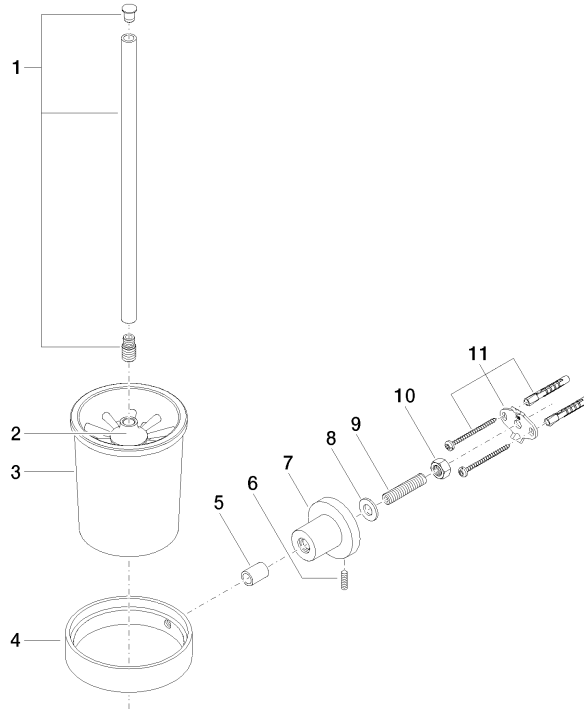

TARA Toilet brush set wall model - Platinum

83 900 892 Product version from 4/1/2024

- crystal glass brush holder, matte
- brush, matte black
- width 110mm
- height 415 mm
- 180mm projection

	Platinum	83 900 892-08
	Chrome	83 900 892-00
	Brushed Platinum	83 900 892-06
	Dark Chrome	83 900 892-19
	Brushed Durabronze (23kt Gold)	83 900 892-28
	Matte Black	83 900 892-33
	Brushed Bronze	83 900 892-42
	Brushed Champagne (22kt Gold)	83 900 892-46
	Champagne (22kt Gold)	83 900 892-47
	Brushed Chrome	83 900 892-93
	Brushed Dark Platinum	83 900 892-99

TARA Toilet brush set wall model - Platinum

83 900 892 Product version from 4/1/2024

mm [inches]

TARA Toilet brush set wall model - Platinum

83 900 892 Product version from 4/1/2024

Parts for other finishes can be found here: [Chrome](#)

Spare parts list

No.	Item Number	Name	Quantity used	Delivery time
1	90 20 97 507 00-08	handle	1	40
2	90 18 50 601 00 90	brush	1	2
3	90 90 04 008 00 82	glass	1	2
4	08 17 20 634-08	holder	1	40
5	08 17 20 624-08	holder	1	40
6	04 31 11 113 00 90	pin	1	2
7	08 17 89 505-08	holder	1	40
8	09 30 11 046 90	disc	1	2
9	08 18 50 586 90	screw	1	2
10	09 23 10 026 90	nut	1	2
11	05 17 20 739 00 90	fixing set	1	2