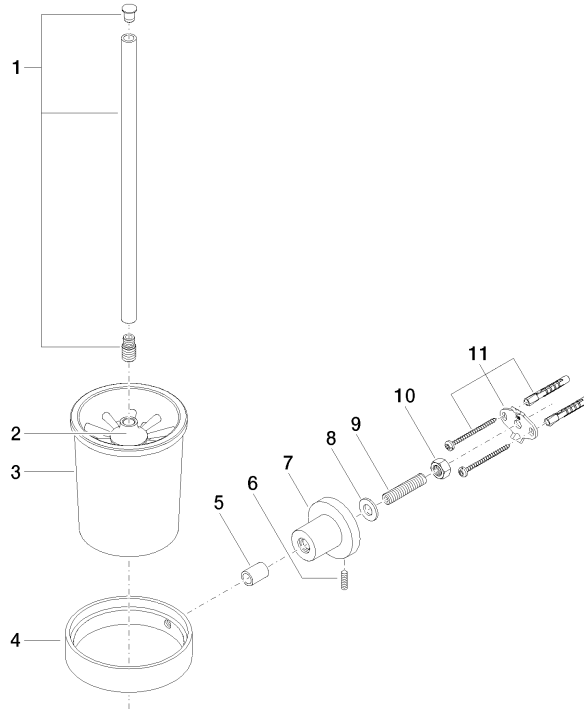

TARA Toilet brush set wall model - Brushed Durabross (23kt Gold)

83 900 892 Product version from 4/1/2024

- crystal glass brush holder, matte
- brush, matte black
- width 110mm
- height 415 mm
- 180mm projection

TARA Toilet brush set wall model - Brushed Durabronz (23kt Gold)

83 900 892 Product version from 4/1/2024

mm [inches]

TARA Toilet brush set wall model - Brushed Durabronz (23kt Gold)

83 900 892 Product version from 4/1/2024

Parts for other finishes can be found here: [Chrome](#)

Spare parts list

No.	Item Number	Name	Quantity used	Delivery time
1	90 20 97 507 00-28	handle	1	20
2	90 18 50 601 00 90	brush	1	2
3	90 90 04 008 00 82	glass	1	2
4	08 17 20 634-28	holder	1	20
5	08 17 20 624-28	holder	1	20
6	04 31 11 113 00 90	pin	1	2
7	08 17 89 505-28	holder	1	20
8	09 30 11 046 90	disc	1	2
9	08 18 50 586 90	screw	1	2
10	09 23 10 026 90	nut	1	2
11	05 17 20 739 00 90	fixing set	1	2