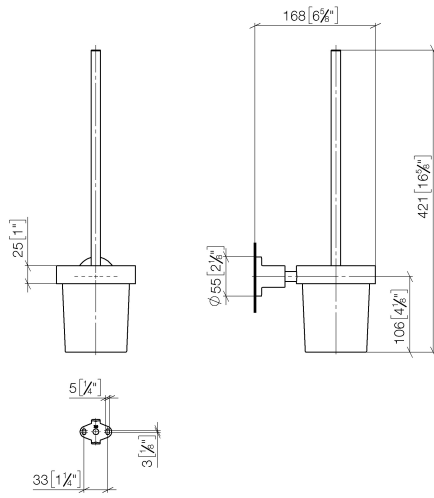

TARA Toilet brush set wall model - Brushed Durabross (23kt Gold)

83 900 892 Product version from 4/1/2024

- crystal glass brush holder, matte
- brush, matte black
- width 110mm
- height 415 mm
- 180mm projection

	Brushed Durabross (23kt Gold)	83 900 892-28
	Chrome	83 900 892-00
	Brushed Platinum	83 900 892-06
	Platinum	83 900 892-08
	Dark Chrome	83 900 892-19
	Matte Black	83 900 892-33
	Brushed Bronze	83 900 892-42
	Brushed Champagne (22kt Gold)	83 900 892-46
	Champagne (22kt Gold)	83 900 892-47
	Brushed Chrome	83 900 892-93
	Brushed Dark Platinum	83 900 892-99

TARA Toilet brush set wall model - Brushed Durabronz (23kt Gold)

83 900 892 Product version from 4/1/2024

mm [inches]

TARA Toilet brush set wall model - Brushed Durabronz (23kt Gold)

83 900 892 Product version from 4/1/2024

Parts for other finishes can be found here: [Chrome](#)

Spare parts list

No.	Item Number	Name	Quantity used	Delivery time
1	90 20 97 507 00-28	handle	1	20
2	90 18 50 601 00 90	brush	1	2
3	90 90 04 008 00 82	glass	1	2
4	08 17 20 634-28	holder	1	20
5	08 17 20 624-28	holder	1	20
6	04 31 11 113 00 90	pin	1	2
7	08 17 89 505-28	holder	1	20
8	09 30 11 046 90	disc	1	2
9	08 18 50 586 90	screw	1	2
10	09 23 10 026 90	nut	1	2
11	05 17 20 739 00 90	fixing set	1	2