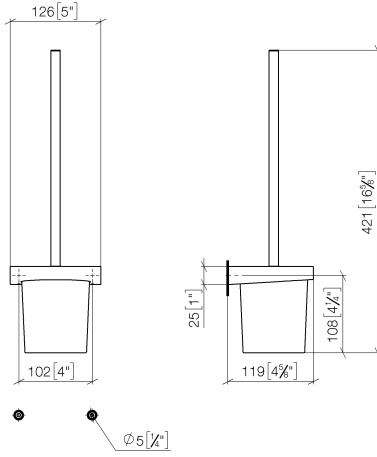

## Toilet brush set wall model - Chrome

83 900 970 Product version from 7/1/2023

- crystal glass
- brush, matte black
- width 126mm
- height 415 mm
- 120mm projection

|   |                                     |               |
|---|-------------------------------------|---------------|
|    | Chrome                              | 83 900 970-00 |
|    | Brushed Platinum                    | 83 900 970-06 |
|    | Dark Chrome                         | 83 900 970-19 |
|    | Light Gold                          | 83 900 970-26 |
|    | Brushed Light Gold                  | 83 900 970-27 |
|    | Brushed Durabronze<br>(23kt Gold)   | 83 900 970-28 |
|    | Matte Black                         | 83 900 970-33 |
|    | Brushed Bronze                      | 83 900 970-42 |
|    | Brushed<br>Champagne (22kt<br>Gold) | 83 900 970-46 |
|    | Champagne (22kt<br>Gold)            | 83 900 970-47 |
|   | Brushed Chrome                      | 83 900 970-93 |
|  | Brushed Dark<br>Platinum            | 83 900 970-99 |

## Toilet brush set wall model - Chrome

83 900 970 Product version from 7/1/2023

mm [inches]

### Spare parts list

| No. | Item Number        | Name       | Quantity used | Delivery time |
|-----|--------------------|------------|---------------|---------------|
| 1   | 90 20 97 507 00-00 | handle     | 1             | 10            |
| 2   | 90 18 50 601 00 90 | brush      | 1             | 2             |
| 3   | 90 90 04 008 00 82 | glass      | 1             | 2             |
| 4   | 08 17 97 506-00    | holder     | 1             | 10            |
| 5   | 90 31 11 030 00 90 | pin        | 2             | 2             |
| 6   | 05 17 20 726 02 90 | fixing set | 1             | 2             |
| 7   | 08 17 20 726 90    | holder     | 2             | 2             |