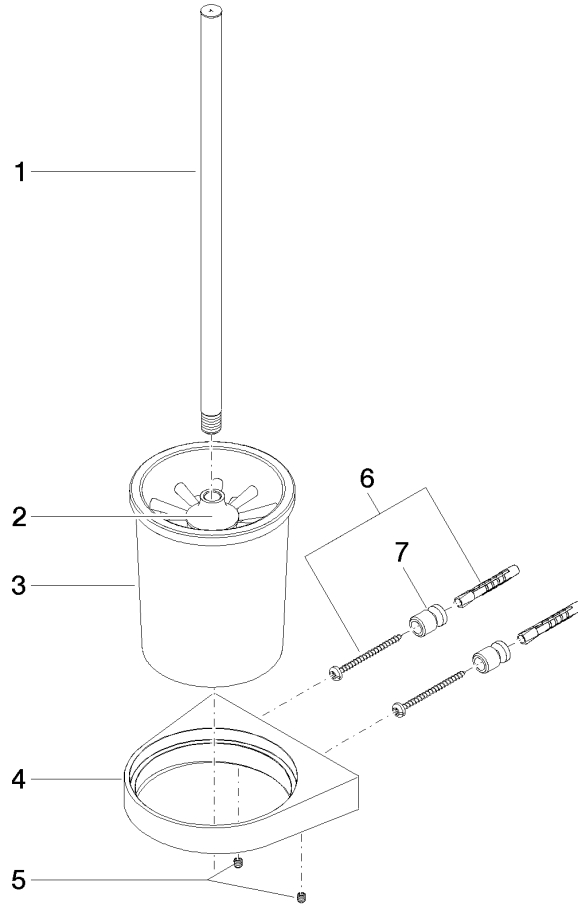

## Toilet brush set wall model - Chrome

83 900 970 Product version from 7/1/2023

- crystal glass
- brush, matte black
- width 126mm
- height 415 mm
- 120mm projection

|   |                                     |               |
|---|-------------------------------------|---------------|
|    | Chrome                              | 83 900 970-00 |
|    | Brushed Platinum                    | 83 900 970-06 |
|    | Dark Chrome                         | 83 900 970-19 |
|    | Light Gold                          | 83 900 970-26 |
|    | Brushed Light Gold                  | 83 900 970-27 |
|    | Brushed Durabronze<br>(23kt Gold)   | 83 900 970-28 |
|    | Matte Black                         | 83 900 970-33 |
|    | Brushed Bronze                      | 83 900 970-42 |
|    | Brushed<br>Champagne (22kt<br>Gold) | 83 900 970-46 |
|    | Champagne (22kt<br>Gold)            | 83 900 970-47 |
|   | Brushed Chrome                      | 83 900 970-93 |
|  | Brushed Dark<br>Platinum            | 83 900 970-99 |

## Toilet brush set wall model - Chrome

83 900 970 Product version from 7/1/2023

mm [inches]

## Toilet brush set wall model - Chrome

83 900 970 Product version from 7/1/2023

Parts for other finishes can be found here: [Brushed Platinum](#)

### Spare parts list

| No. | Item Number        | Name       | Quantity used | Delivery time |
|-----|--------------------|------------|---------------|---------------|
| 1   | 90 20 97 507 00-00 | handle     | 1             | 10            |
| 2   | 90 18 50 601 00 90 | brush      | 1             | 2             |
| 3   | 90 90 04 008 00 82 | glass      | 1             | 2             |
| 4   | 08 17 97 506-00    | holder     | 1             | 10            |
| 5   | 90 31 11 030 00 90 | pin        | 2             | 2             |
| 6   | 05 17 20 726 02 90 | fixing set | 1             | 2             |
| 7   | 08 17 20 726 90    | holder     | 2             | 2             |