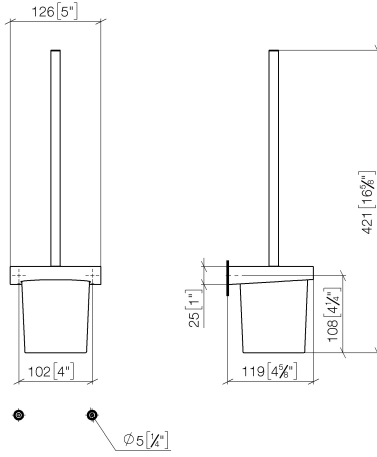

Toilet brush set wall model - Light Gold

83 900 970 Product version from 7/1/2023

- crystal glass
- brush, matte black
- width 126mm
- height 415 mm
- 120mm projection

	Light Gold	83 900 970-26
	Chrome	83 900 970-00
	Brushed Platinum	83 900 970-06
	Dark Chrome	83 900 970-19
	Brushed Light Gold	83 900 970-27
	Brushed Durabronze (23kt Gold)	83 900 970-28
	Matte Black	83 900 970-33
	Brushed Bronze	83 900 970-42
	Brushed Champagne (22kt Gold)	83 900 970-46
	Champagne (22kt Gold)	83 900 970-47
	Brushed Chrome	83 900 970-93
	Brushed Dark Platinum	83 900 970-99

Toilet brush set wall model - Light Gold

83 900 970 Product version from 7/1/2023

mm [inches]

Toilet brush set wall model - Light Gold

83 900 970 Product version from 7/1/2023

Parts for other finishes can be found here: [Chrome](#)

Spare parts list

No.	Item Number	Name	Quantity used	Delivery time
1	90 20 97 507 00-26	handle	1	30
2	90 18 50 601 00 90	brush	1	2
3	90 90 04 008 00 82	glass	1	2
4	08 17 97 506-26	holder	1	60
5	90 31 11 030 00 90	pin	2	2
6	05 17 20 726 02 90	fixing set	1	2
7	08 17 20 726 90	holder	2	2