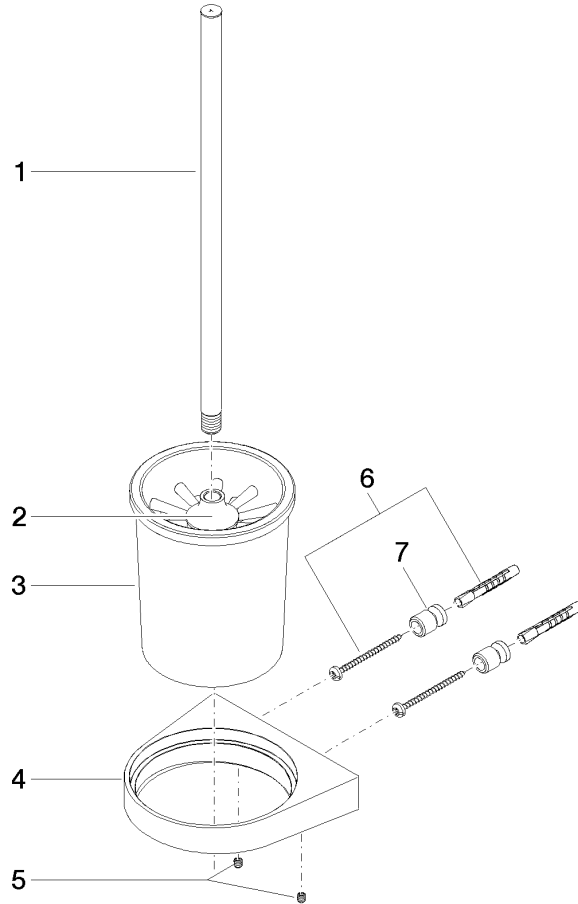

Toilet brush set wall model - Light Gold

83 900 970 Product version from 7/1/2023

- crystal glass
- brush, matte black
- width 126mm
- height 415 mm
- 120mm projection

	Light Gold	83 900 970-26
	Chrome	83 900 970-00
	Brushed Platinum	83 900 970-06
	Dark Chrome	83 900 970-19
	Brushed Light Gold	83 900 970-27
	Brushed Durabronze (23kt Gold)	83 900 970-28
	Matte Black	83 900 970-33
	Brushed Bronze	83 900 970-42
	Brushed Champagne (22kt Gold)	83 900 970-46
	Champagne (22kt Gold)	83 900 970-47
	Brushed Chrome	83 900 970-93
	Brushed Dark Platinum	83 900 970-99

Toilet brush set wall model - Light Gold

83 900 970 Product version from 7/1/2023

mm [inches]

Toilet brush set wall model - Light Gold

83 900 970 Product version from 7/1/2023

Parts for other finishes can be found here: [Chrome](#)

Spare parts list

No.	Item Number	Name	Quantity used	Delivery time
1	90 20 97 507 00-26	handle	1	30
2	90 18 50 601 00 90	brush	1	2
3	90 90 04 008 00 82	glass	1	2
4	08 17 97 506-26	holder	1	60
5	90 31 11 030 00 90	pin	2	2
6	05 17 20 726 02 90	fixing set	1	2
7	08 17 20 726 90	holder	2	2