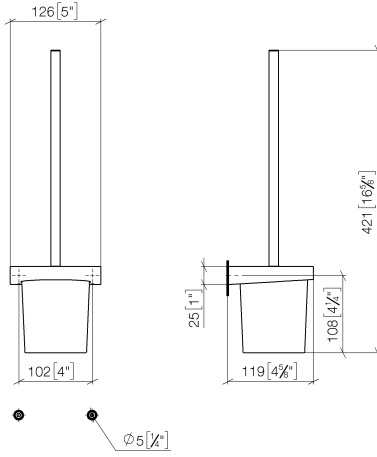

Toilet brush set wall model - Brushed Bronze

83 900 970 Product version from 7/1/2023

- crystal glass
- brush, matte black
- width 126mm
- height 415 mm
- 120mm projection

	Brushed Bronze	83 900 970-42
	Chrome	83 900 970-00
	Brushed Platinum	83 900 970-06
	Dark Chrome	83 900 970-19
	Light Gold	83 900 970-26
	Brushed Light Gold	83 900 970-27
	Brushed Durabronze (23kt Gold)	83 900 970-28
	Matte Black	83 900 970-33
	Brushed Champagne (22kt Gold)	83 900 970-46
	Champagne (22kt Gold)	83 900 970-47
	Brushed Chrome	83 900 970-93
	Brushed Dark Platinum	83 900 970-99

Toilet brush set wall model - Brushed Bronze

83 900 970 Product version from 7/1/2023

mm [inches]

Toilet brush set wall model - Brushed Bronze

83 900 970 Product version from 7/1/2023

Parts for other finishes can be found here: [Chrome](#)

Spare parts list

No.	Item Number	Name	Quantity used	Delivery time
1	90 20 97 507 00-42	handle	1	30
2	90 18 50 601 00 90	brush	1	2
3	90 90 04 008 00 82	glass	1	2
4	08 17 97 506-42	holder	1	60
5	90 31 11 030 00 90	pin	2	2
6	05 17 20 726 02 90	fixing set	1	2
7	08 17 20 726 90	holder	2	2