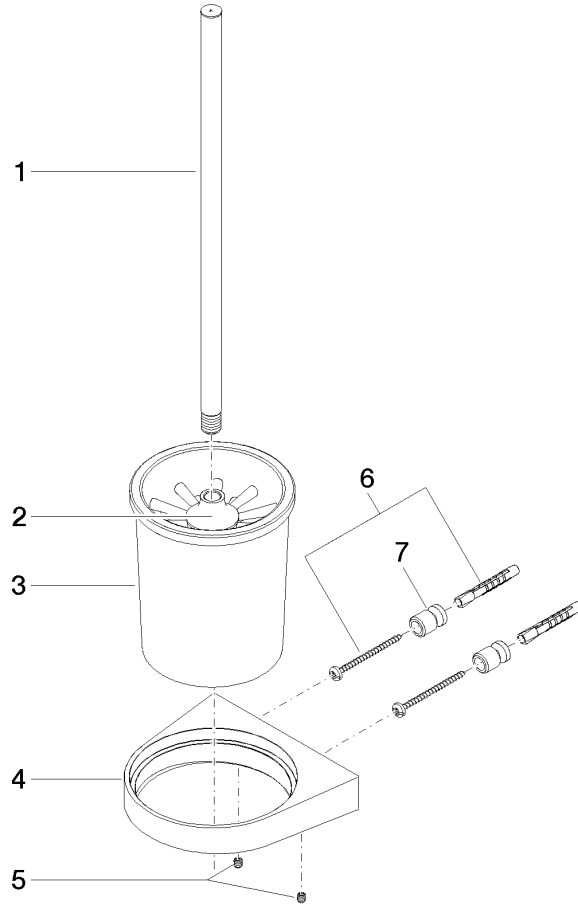

Toilet brush set wall model - Brushed Bronze

83 900 970 Product version from 7/1/2023

- crystal glass
- brush, matte black
- width 126mm
- height 415 mm
- 120mm projection

	Brushed Bronze	83 900 970-42
	Chrome	83 900 970-00
	Brushed Platinum	83 900 970-06
	Dark Chrome	83 900 970-19
	Light Gold	83 900 970-26
	Brushed Light Gold	83 900 970-27
	Brushed Durabronze (23kt Gold)	83 900 970-28
	Matte Black	83 900 970-33
	Brushed Champagne (22kt Gold)	83 900 970-46
	Champagne (22kt Gold)	83 900 970-47
	Brushed Chrome	83 900 970-93
	Brushed Dark Platinum	83 900 970-99

Toilet brush set wall model - Brushed Bronze

83 900 970 Product version from 7/1/2023

mm [inches]

Toilet brush set wall model - Brushed Bronze

83 900 970 Product version from 7/1/2023

Parts for other finishes can be found here: [Chrome](#)

Spare parts list

No.	Item Number	Name	Quantity used	Delivery time
1	90 20 97 507 00-42	handle	1	30
2	90 18 50 601 00 90	brush	1	2
3	90 90 04 008 00 82	glass	1	2
4	08 17 97 506-42	holder	1	60
5	90 31 11 030 00 90	pin	2	2
6	05 17 20 726 02 90	fixing set	1	2
7	08 17 20 726 90	holder	2	2