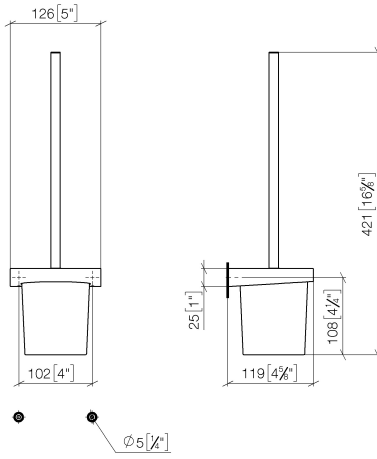

Toilet brush set wall model - Brushed Champagne (22kt Gold)

83 900 970 Product version from 7/1/2023

- crystal glass
- brush, matte black
- width 126mm
- height 415 mm
- 120mm projection

	Brushed Champagne (22kt Gold)	83 900 970-46
	Chrome	83 900 970-00
	Brushed Platinum	83 900 970-06
	Dark Chrome	83 900 970-19
	Light Gold	83 900 970-26
	Brushed Light Gold	83 900 970-27
	Brushed Durabrass (23kt Gold)	83 900 970-28
	Matte Black	83 900 970-33
	Brushed Bronze	83 900 970-42
	Champagne (22kt Gold)	83 900 970-47
	Brushed Chrome	83 900 970-93
	Brushed Dark Platinum	83 900 970-99

Toilet brush set wall model - Brushed Champagne (22kt Gold)

83 900 970 Product version from 7/1/2023

mm [inches]

Toilet brush set wall model - Brushed Champagne (22kt Gold)

83 900 970 Product version from 7/1/2023