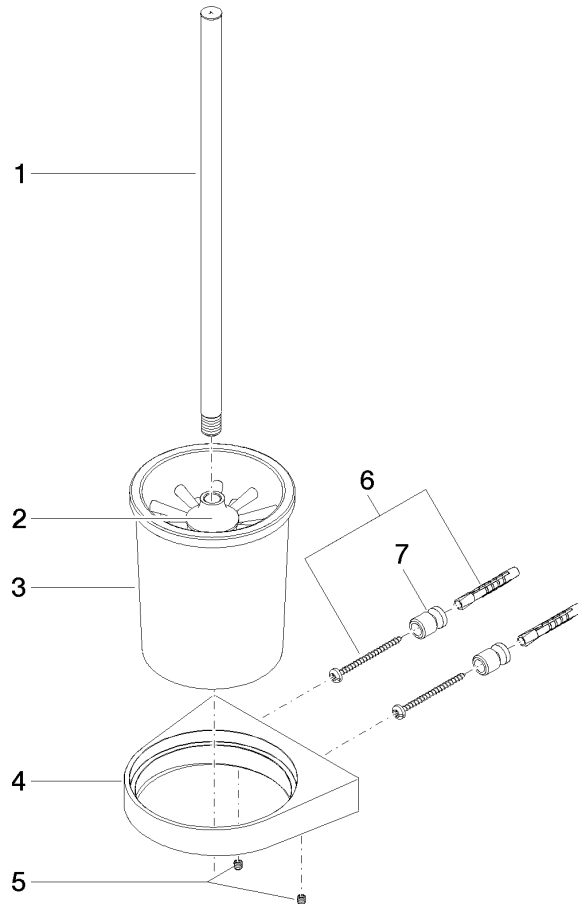

Toilet brush set wall model - Brushed Champagne (22kt Gold)

83 900 970 Product version from 7/1/2023

- crystal glass
- brush, matte black
- width 126mm
- height 415 mm
- 120mm projection

	Brushed Champagne (22kt Gold)	83 900 970-46
	Chrome	83 900 970-00
	Brushed Platinum	83 900 970-06
	Dark Chrome	83 900 970-19
	Light Gold	83 900 970-26
	Brushed Light Gold	83 900 970-27
	Brushed Durabrass (23kt Gold)	83 900 970-28
	Matte Black	83 900 970-33
	Brushed Bronze	83 900 970-42
	Champagne (22kt Gold)	83 900 970-47
	Brushed Chrome	83 900 970-93
	Brushed Dark Platinum	83 900 970-99

Toilet brush set wall model - Brushed Champagne (22kt Gold)

83 900 970 Product version from 7/1/2023

mm [inches]

Toilet brush set wall model - Brushed Champagne (22kt Gold)

83 900 970 Product version from 7/1/2023

Parts for other finishes can be found here: [Chrome](#)

Spare parts list

No.	Item Number	Name	Quantity used	Delivery time
1	90 20 97 507 00-46	handle	1	30
2	90 18 50 601 00 90	brush	1	2
3	90 90 04 008 00 82	glass	1	2
4	08 17 97 506-46	holder	1	60
5	90 31 11 030 00 90	pin	2	2
6	05 17 20 726 02 90	fixing set	1	2
7	08 17 20 726 90	holder	2	2