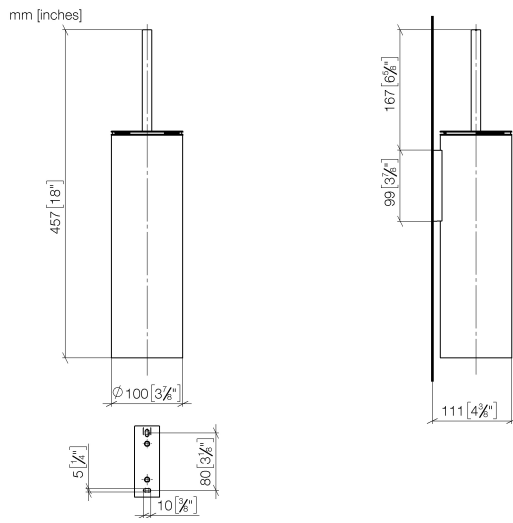

Toilet brush set wall model - Chrome

83 910 979 Product version from 10/1/2023

- brush, matte black
- width 100mm
- height 456 mm
- 110mm projection

	Chrome	83 910 979-00
	Brushed Platinum	83 910 979-06
	Platinum	83 910 979-08
	Dark Chrome	83 910 979-19
	Light Gold	83 910 979-26
	Brushed Light Gold	83 910 979-27
	Brushed Durabronze (23kt Gold)	83 910 979-28
	Matte Black	83 910 979-33
	Brushed Bronze	83 910 979-42
	Brushed Champagne (22kt Gold)	83 910 979-46
	Brushed Chrome	83 910 979-93
	Brushed Dark Platinum	83 910 979-99

Toilet brush set wall model - Chrome

83 910 979 Product version from 10/1/2023

Toilet brush set wall model - Chrome

83 910 979 Product version from 10/1/2023

Parts for other finishes can be found here: [Brushed](#)
[Platinum](#)

Spare parts list

No.	Item Number	Name	Quantity used	Delivery time
1	90 20 97 505 01-00	handle	1	10
2	90 18 50 601 00 90	brush	1	2
3	08 18 40 524 90	insert	1	2
4	90 30 30 014 00 90	screw	1	2
5	08 23 01 503-00	casing	1	10
6	05 30 31 025 00 90	fixing set	2	2
7	05 18 40 287 00 90	holder	1	2