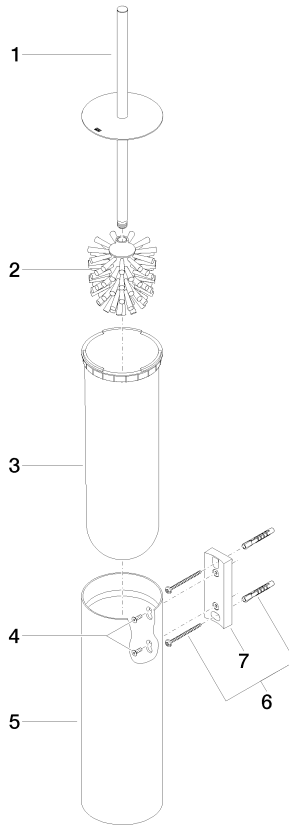

Toilet brush set wall model - Chrome

83 910 979 Product version from 10/1/2023

- brush, matte black
- width 100mm
- height 456 mm
- 110mm projection

	Chrome	83 910 979-00
	Brushed Platinum	83 910 979-06
	Platinum	83 910 979-08
	Dark Chrome	83 910 979-19
	Light Gold	83 910 979-26
	Brushed Light Gold	83 910 979-27
	Brushed Durabronze (23kt Gold)	83 910 979-28
	Matte Black	83 910 979-33
	Brushed Bronze	83 910 979-42
	Brushed Champagne (22kt Gold)	83 910 979-46
	Brushed Chrome	83 910 979-93
	Brushed Dark Platinum	83 910 979-99

Toilet brush set wall model - Chrome

83 910 979 Product version from 10/1/2023

Toilet brush set wall model - Chrome

83 910 979 Product version from 10/1/2023

Parts for other finishes can be found here: [Brushed](#)
[Platinum](#)

Spare parts list

No.	Item Number	Name	Quantity used	Delivery time
1	90 20 97 505 01-00	handle	1	10
2	90 18 50 601 00 90	brush	1	2
3	08 18 40 524 90	insert	1	2
4	90 30 30 014 00 90	screw	1	2
5	08 23 01 503-00	casing	1	10
6	05 30 31 025 00 90	fixing set	2	2
7	05 18 40 287 00 90	holder	1	2