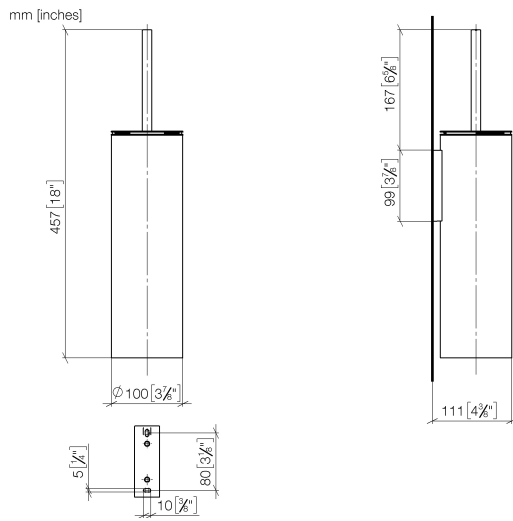

Toilet brush set wall model - Brushed Platinum

83 910 979 Product version from 10/1/2023

- brush, matte black
- width 100mm
- height 456 mm
- 110mm projection

	Brushed Platinum	83 910 979-06
	Chrome	83 910 979-00
	Platinum	83 910 979-08
	Dark Chrome	83 910 979-19
	Light Gold	83 910 979-26
	Brushed Light Gold	83 910 979-27
	Brushed Durabronze (23kt Gold)	83 910 979-28
	Matte Black	83 910 979-33
	Brushed Bronze	83 910 979-42
	Brushed Champagne (22kt Gold)	83 910 979-46
	Brushed Chrome	83 910 979-93
	Brushed Dark Platinum	83 910 979-99

Toilet brush set wall model - Brushed Platinum

83 910 979 Product version from 10/1/2023

Toilet brush set wall model - Brushed Platinum

83 910 979 Product version from 10/1/2023

Parts for other finishes can be found here: [Chrome](#)

Spare parts list

No.	Item Number	Name	Quantity used	Delivery time
1	90 20 97 505 01-06	handle	1	10
2	90 18 50 601 00 90	brush	1	2
3	08 18 40 524 90	insert	1	2
4	90 30 30 014 00 90	screw	1	2
5	08 23 01 503-06	casing	1	10
6	05 30 31 025 00 90	fixing set	2	2
7	05 18 40 287 00 90	holder	1	2