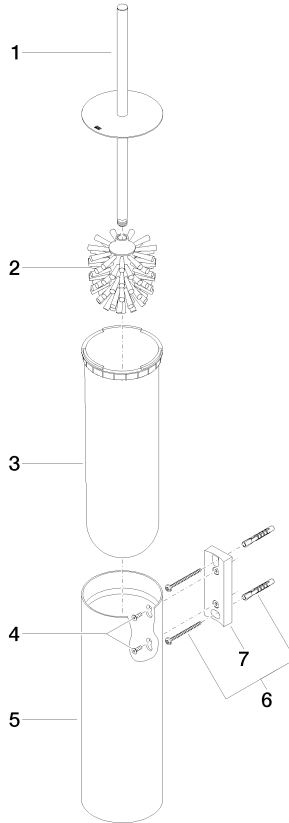

Toilet brush set wall model - Brushed Platinum

83 910 979 Product version from 10/1/2023

- brush, matte black
- width 100mm
- height 456 mm
- 110mm projection

	Brushed Platinum	83 910 979-06
	Chrome	83 910 979-00
	Platinum	83 910 979-08
	Dark Chrome	83 910 979-19
	Light Gold	83 910 979-26
	Brushed Light Gold	83 910 979-27
	Brushed Durabronze (23kt Gold)	83 910 979-28
	Matte Black	83 910 979-33
	Brushed Bronze	83 910 979-42
	Brushed Champagne (22kt Gold)	83 910 979-46
	Brushed Chrome	83 910 979-93
	Brushed Dark Platinum	83 910 979-99

Toilet brush set wall model - Brushed Platinum

83 910 979 Product version from 10/1/2023

Toilet brush set wall model - Brushed Platinum

83 910 979 Product version from 10/1/2023

Parts for other finishes can be found here: [Chrome](#)

Spare parts list

No.	Item Number	Name	Quantity used	Delivery time
1	90 20 97 505 01-06	handle	1	10
2	90 18 50 601 00 90	brush	1	2
3	08 18 40 524 90	insert	1	2
4	90 30 30 014 00 90	screw	1	2
5	08 23 01 503-06	casing	1	10
6	05 30 31 025 00 90	fixing set	2	2
7	05 18 40 287 00 90	holder	1	2