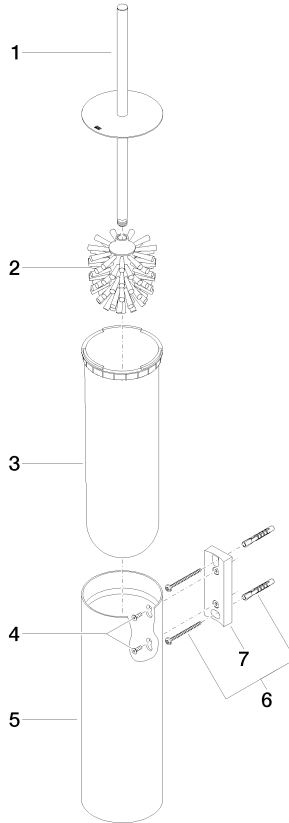

Toilet brush set wall model - Light Gold

83 910 979 Product version from 10/1/2023

- brush, matte black
- width 100mm
- height 456 mm
- 110mm projection

	Light Gold	83 910 979-26
	Chrome	83 910 979-00
	Brushed Platinum	83 910 979-06
	Platinum	83 910 979-08
	Dark Chrome	83 910 979-19
	Brushed Light Gold	83 910 979-27
	Brushed Durabronze (23kt Gold)	83 910 979-28
	Matte Black	83 910 979-33
	Brushed Bronze	83 910 979-42
	Brushed Champagne (22kt Gold)	83 910 979-46
	Brushed Chrome	83 910 979-93
	Brushed Dark Platinum	83 910 979-99

Toilet brush set wall model - Light Gold

83 910 979 Product version from 10/1/2023

Toilet brush set wall model - Light Gold

83 910 979 Product version from 10/1/2023

Parts for other finishes can be found here: [Chrome](#)

Spare parts list

No.	Item Number	Name	Quantity used	Delivery time
1	90 20 97 505 01-26	handle	1	30
2	90 18 50 601 00 90	brush	1	2
3	08 18 40 524 90	insert	1	2
4	90 30 30 014 00 90	screw	1	2
5	08 23 01 503-26	casing	1	60
6	05 30 31 025 00 90	fixing set	2	2
7	05 18 40 287 00 90	holder	1	2