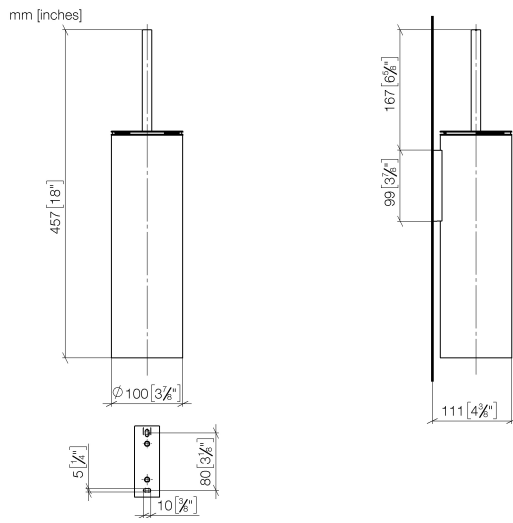

Toilet brush set wall model - Light Gold

83 910 979 Product version from 10/1/2023

- brush, matte black
- width 100mm
- height 456 mm
- 110mm projection

	Light Gold	83 910 979-26
	Chrome	83 910 979-00
	Brushed Platinum	83 910 979-06
	Platinum	83 910 979-08
	Dark Chrome	83 910 979-19
	Brushed Light Gold	83 910 979-27
	Brushed Durabronze (23kt Gold)	83 910 979-28
	Matte Black	83 910 979-33
	Brushed Bronze	83 910 979-42
	Brushed Champagne (22kt Gold)	83 910 979-46
	Brushed Chrome	83 910 979-93
	Brushed Dark Platinum	83 910 979-99

Toilet brush set wall model - Light Gold

83 910 979 Product version from 10/1/2023

Toilet brush set wall model - Light Gold

83 910 979 Product version from 10/1/2023

Parts for other finishes can be found here: [Chrome](#)

Spare parts list

No.	Item Number	Name	Quantity used	Delivery time
1	90 20 97 505 01-26	handle	1	30
2	90 18 50 601 00 90	brush	1	2
3	08 18 40 524 90	insert	1	2
4	90 30 30 014 00 90	screw	1	2
5	08 23 01 503-26	casing	1	60
6	05 30 31 025 00 90	fixing set	2	2
7	05 18 40 287 00 90	holder	1	2