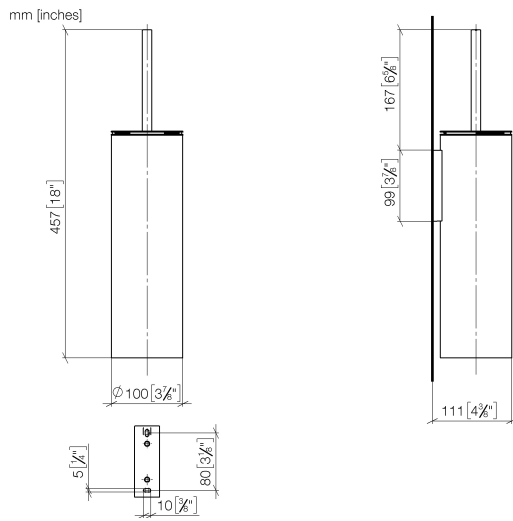

Toilet brush set wall model - Brushed Durabronz (23kt Gold)

83 910 979 Product version from 10/1/2023

- brush, matte black
- width 100mm
- height 456 mm
- 110mm projection

	Brushed Durabronz (23kt Gold)	83 910 979-28
	Chrome	83 910 979-00
	Brushed Platinum	83 910 979-06
	Platinum	83 910 979-08
	Dark Chrome	83 910 979-19
	Light Gold	83 910 979-26
	Brushed Light Gold	83 910 979-27
	Matte Black	83 910 979-33
	Brushed Bronze	83 910 979-42
	Brushed Champagne (22kt Gold)	83 910 979-46
	Brushed Chrome	83 910 979-93
	Brushed Dark Platinum	83 910 979-99

Toilet brush set wall model - Brushed Durabronz (23kt Gold)

83 910 979 Product version from 10/1/2023

Toilet brush set wall model - Brushed Durabross (23kt Gold)

83 910 979 Product version from 10/1/2023