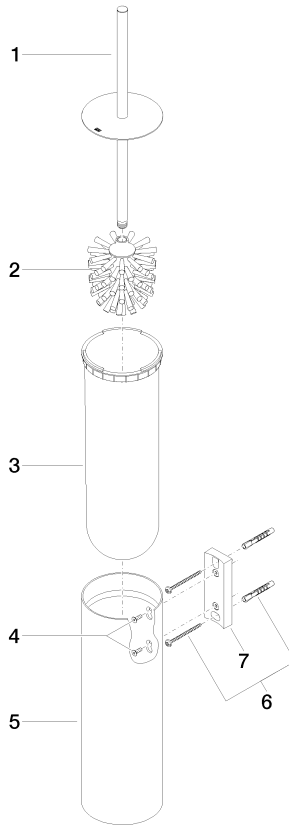

Toilet brush set wall model - Brushed Durabronz (23kt Gold)

83 910 979 Product version from 10/1/2023

- brush, matte black
- width 100mm
- height 456 mm
- 110mm projection

	Brushed Durabronz (23kt Gold)	83 910 979-28
	Chrome	83 910 979-00
	Brushed Platinum	83 910 979-06
	Platinum	83 910 979-08
	Dark Chrome	83 910 979-19
	Light Gold	83 910 979-26
	Brushed Light Gold	83 910 979-27
	Matte Black	83 910 979-33
	Brushed Bronze	83 910 979-42
	Brushed Champagne (22kt Gold)	83 910 979-46
	Brushed Chrome	83 910 979-93
	Brushed Dark Platinum	83 910 979-99

Toilet brush set wall model - Brushed Durabronz (23kt Gold)

83 910 979 Product version from 10/1/2023

Toilet brush set wall model - Brushed Durabross (23kt Gold)

83 910 979 Product version from 10/1/2023

Parts for other finishes can be found here: [Chrome](#)

Spare parts list

No.	Item Number	Name	Quantity used	Delivery time
1	90 20 97 505 01-28	handle	1	20
2	90 18 50 601 00 90	brush	1	2
3	08 18 40 524 90	insert	1	2
4	90 30 30 014 00 90	screw	1	2
5	08 23 01 503-28	casing	1	20
6	05 30 31 025 00 90	fixing set	2	2
7	05 18 40 287 00 90	holder	1	2