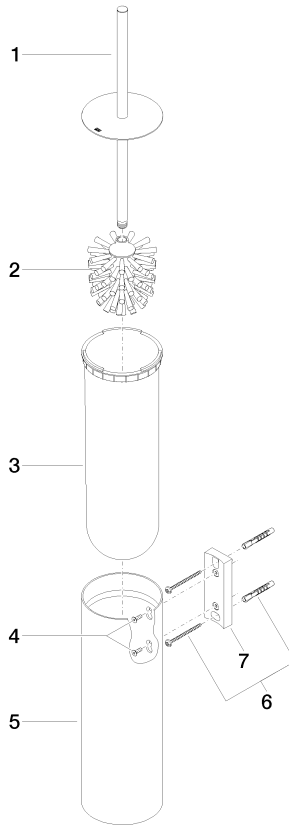

Toilet brush set wall model - Brushed Dark Platinum

83 910 979 Product version from 10/1/2023

- brush, matte black
- width 100mm
- height 456 mm
- 110mm projection

	Brushed Dark Platinum	83 910 979-99
	Chrome	83 910 979-00
	Brushed Platinum	83 910 979-06
	Platinum	83 910 979-08
	Dark Chrome	83 910 979-19
	Light Gold	83 910 979-26
	Brushed Light Gold	83 910 979-27
	Brushed Durabronze (23kt Gold)	83 910 979-28
	Matte Black	83 910 979-33
	Brushed Bronze	83 910 979-42
	Brushed Champagne (22kt Gold)	83 910 979-46
	Brushed Chrome	83 910 979-93

Toilet brush set wall model - Brushed Dark Platinum

83 910 979 Product version from 10/1/2023

Toilet brush set wall model - Brushed Dark Platinum

83 910 979 Product version from 10/1/2023

Parts for other finishes can be found here: [Chrome](#)

Spare parts list

No.	Item Number	Name	Quantity used	Delivery time
1	90 20 97 505 01-99	handle	1	20
2	90 18 50 601 00 90	brush	1	2
3	08 18 40 524 90	insert	1	2
4	90 30 30 014 00 90	screw	1	2
5	08 23 01 503-99	casing	1	20
6	05 30 31 025 00 90	fixing set	2	2
7	05 18 40 287 00 90	holder	1	2