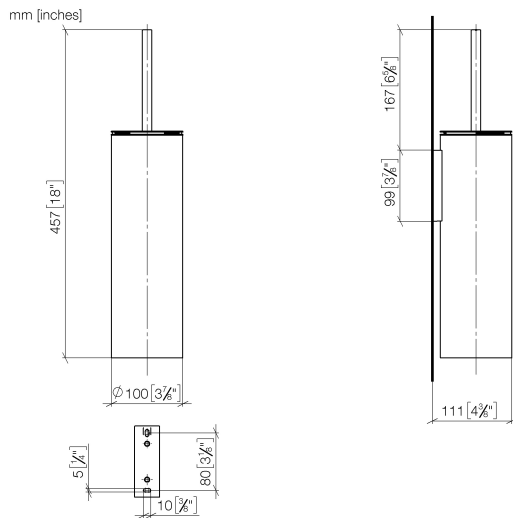

Toilet brush set wall model - Brushed Dark Platinum

83 910 979 Product version from 10/1/2023

- brush, matte black
- width 100mm
- height 456 mm
- 110mm projection

	Brushed Dark Platinum	83 910 979-99
	Chrome	83 910 979-00
	Brushed Platinum	83 910 979-06
	Platinum	83 910 979-08
	Dark Chrome	83 910 979-19
	Light Gold	83 910 979-26
	Brushed Light Gold	83 910 979-27
	Brushed Durabronze (23kt Gold)	83 910 979-28
	Matte Black	83 910 979-33
	Brushed Bronze	83 910 979-42
	Brushed Champagne (22kt Gold)	83 910 979-46
	Brushed Chrome	83 910 979-93

Toilet brush set wall model - Brushed Dark Platinum

83 910 979 Product version from 10/1/2023

Toilet brush set wall model - Brushed Dark Platinum

83 910 979 Product version from 10/1/2023

Parts for other finishes can be found here: [Chrome](#)

Spare parts list

No.	Item Number	Name	Quantity used	Delivery time
1	90 20 97 505 01-99	handle	1	20
2	90 18 50 601 00 90	brush	1	2
3	08 18 40 524 90	insert	1	2
4	90 30 30 014 00 90	screw	1	2
5	08 23 01 503-99	casing	1	20
6	05 30 31 025 00 90	fixing set	2	2
7	05 18 40 287 00 90	holder	1	2