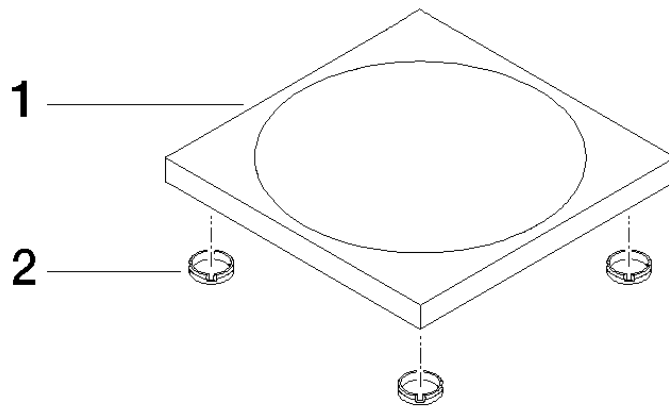

84 410 780

• 119 x 119 x 10 mm

Fits: IMO, LULU, MEM, TARA, LISSÉ, META,
CYO

Soap dish free-standing model - Chrome

IMO

84 410 780

mm [inches]

Product version from 10/1/2023

Soap dish free-standing model - Chrome

IMO

84 410 780

Spare parts list

Product version from 10/1/2023

No.	Item Number	Name	Quantity used	Delivery time
	08 17 78 600-00	dish	5	60