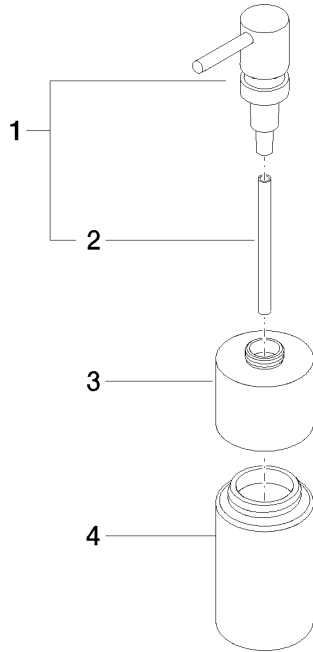

Dispenser free-standing model - Brushed Dark Platinum

84 435 970 Product version from 4/1/2024

- bottle made of crystal glass, matt
- width 60mm
- height 200 mm
- 250 ml bottle
- 59mm projection

Fits ELIO, ENO, MEM, META SQUARE, SYNC, TARA and TARA ULTRA

Dispenser free-standing model - Brushed Dark Platinum

84 435 970 Product version from 4/1/2024

mm [inches]

Dispenser free-standing model - Brushed Dark Platinum

84 435 970 Product version from 4/1/2024

Parts for other finishes can be found here: [Chrome](#)

Spare parts list

| No. | Item Number | Name | Quantity used | Delivery time |
|-----|--------------------|--|---------------|---------------|
| 1 | 90 10 10 535 00-99 | dispenser | 1 | 50 |
| 2 | 08 10 10 499 90 | Immersion tube for lotion dispenser Ø 8 x 1 x 100 mm - | 1 | 2 |
| 3 | 90 10 10 524 00-99 | base | 1 | 20 |
| 4 | 90 90 04 001 00 82 | glass | 1 | 2 |