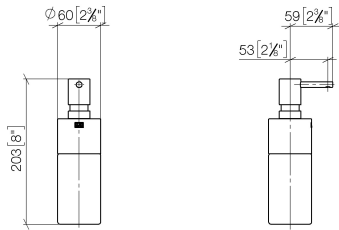

Dispenser free-standing model - Brushed Dark Platinum

84 435 970 Product version from 4/1/2024

- bottle made of crystal glass, matt
- width 60mm
- height 200 mm
- 250 ml bottle
- 59mm projection

Fits ELIO, ENO, MEM, META SQUARE, SYNC, TARA and TARA ULTRA

Dispenser free-standing model - Brushed Dark Platinum

84 435 970 Product version from 4/1/2024

mm [inches]

Dispenser free-standing model - Brushed Dark Platinum

84 435 970 Product version from 4/1/2024

Parts for other finishes can be found here: [Chrome](#)

Spare parts list

| No. | Item Number | Name | Quantity used | Delivery time |
|-----|--------------------|--|---------------|---------------|
| 1 | 90 10 10 535 00-99 | dispenser | 1 | 50 |
| 2 | 08 10 10 499 90 | Immersion tube for lotion dispenser Ø 8 x 1 x 100 mm - | 1 | 2 |
| 3 | 90 10 10 524 00-99 | base | 1 | 20 |
| 4 | 90 90 04 001 00 82 | glass | 1 | 2 |