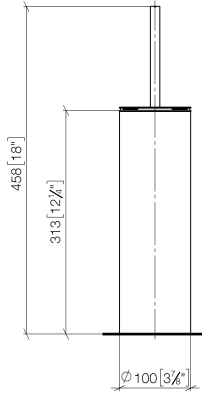

Toilet brush set free-standing model - Light Gold

MEM

84 910 979

- brush, matte black
- width 100mm
- height 456 mm

Fits: MEM, LISSÉ, META, CYO

	Light Gold	84 910 979-26
	Chrome	84 910 979-00
	Brushed Platinum	84 910 979-06
	Platinum	84 910 979-08
	Dark Chrome	84 910 979-19
	Brushed Light Gold	84 910 979-27
	Brushed Durabronze (23kt Gold)	84 910 979-28
	Matte Black	84 910 979-33
	Brushed Bronze	84 910 979-42
	Brushed Champagne (22kt Gold)	84 910 979-46
	Brushed Chrome	84 910 979-93
	Brushed Dark Platinum	84 910 979-99

Toilet brush set free-standing model - Light Gold

84 910 979

mm [inches]

84 910 979

**Product version from 10/1/2023**

Parts for other  
finishes can be found  
here: [Chrome](#)

Toilet brush set free-standing model - Light Gold