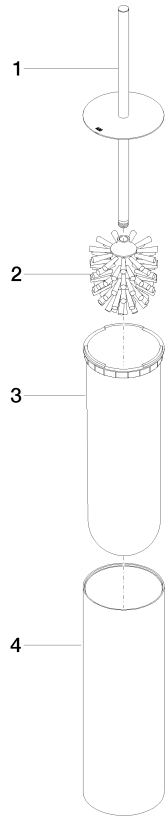

Toilet brush set free-standing model - Light Gold

MEM

84 910 979

- brush, matte black
- width 100mm
- height 456 mm

Fits: MEM, LISSÉ, META, CYO

	Light Gold	84 910 979-26
	Chrome	84 910 979-00
	Brushed Platinum	84 910 979-06
	Platinum	84 910 979-08
	Dark Chrome	84 910 979-19
	Brushed Light Gold	84 910 979-27
	Brushed Durabronze (23kt Gold)	84 910 979-28
	Matte Black	84 910 979-33
	Brushed Bronze	84 910 979-42
	Brushed Champagne (22kt Gold)	84 910 979-46
	Brushed Chrome	84 910 979-93
	Brushed Dark Platinum	84 910 979-99

Toilet brush set free-standing model - Light Gold

84 910 979

mm [inches]

84 910 979

**Product version from 10/1/2023**

Parts for other  
finishes can be found  
here: [Chrome](#)

Toilet brush set free-standing model - Light Gold

MEM

84 910 979

**Spare parts list**

**Product version from 10/1/2023**

No.	Item Number	Name	Quantity used	Delivery time
	90 20 97 505 01-26	handle	4	30