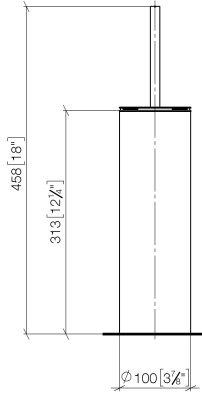

Toilet brush set free-standing model - Matte Black

MEM

84 910 979

- brush, matte black
- width 100mm
- height 456 mm

Fits: MEM, LISSÉ, META, CYO

	Matte Black	84 910 979-33
	Chrome	84 910 979-00
	Brushed Platinum	84 910 979-06
	Platinum	84 910 979-08
	Dark Chrome	84 910 979-19
	Light Gold	84 910 979-26
	Brushed Light Gold	84 910 979-27
	Brushed Durabronze (23kt Gold)	84 910 979-28
	Brushed Bronze	84 910 979-42
	Brushed Champagne (22kt Gold)	84 910 979-46
	Brushed Chrome	84 910 979-93
	Brushed Dark Platinum	84 910 979-99

84 910 979

mm [inches]

84 910 979

Product version from 10/1/2023

Parts for other finishes can be found here: [Chrome](#)

Toilet brush set free-standing model - Matte Black

MEM

84 910 979

Spare parts list

Product version from 10/1/2023

No.	Item Number	Name	Quantity used	Delivery time
	90 20 97 505 01-33	handle	4	30