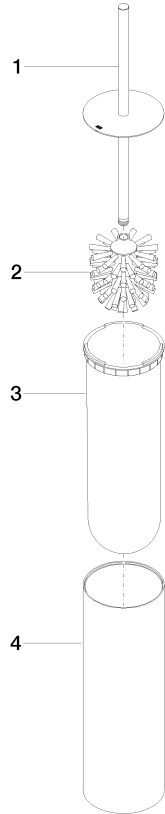

Toilet brush set free-standing model - Matte Black

MEM

84 910 979

- brush, matte black
- width 100mm
- height 456 mm

Fits: MEM, LISSÉ, META, CYO

	Matte Black	84 910 979-33
	Chrome	84 910 979-00
	Brushed Platinum	84 910 979-06
	Platinum	84 910 979-08
	Dark Chrome	84 910 979-19
	Light Gold	84 910 979-26
	Brushed Light Gold	84 910 979-27
	Brushed Durabronze (23kt Gold)	84 910 979-28
	Brushed Bronze	84 910 979-42
	Brushed Champagne (22kt Gold)	84 910 979-46
	Brushed Chrome	84 910 979-93
	Brushed Dark Platinum	84 910 979-99

84 910 979

mm [inches]

84 910 979

Product version from 10/1/2023

Parts for other finishes can be found here: [Chrome](#)

Toilet brush set free-standing model - Matte Black

MEM

84 910 979

Spare parts list

Product version from 10/1/2023

No.	Item Number	Name	Quantity used	Delivery time
	90 20 97 505 01-33	handle	4	30