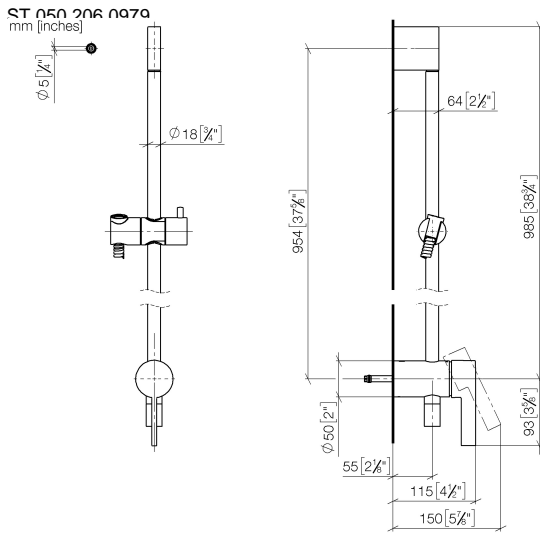

Concealed single-lever mixer with integrated shower connection with shower set - Chrome

IMO

ST 050 206 0979

- metal shower hose 1750mm with integrated anti-twist protection
 - slide bar
 - Pipe diameter 18 mm
 - Hand shower: Three or five settings: COMPACT RAIN, COMPACT SOFT FLOW, COMPACT AQUAPRESSURE FLOW, max. flow rate 15 l/min (at 3 bar)
 - spray head Ø 100mm
- Intrinsic protection against back flow.**

ST 050 206 0979

Concealed single-lever mixer with integrated shower connection with shower set - Chrome

IMO

ST 050 206 0979

- metal shower hose 1750mm with integrated anti-twist protection
- slide bar
- Pipe diameter 18 mm

Concealed single-lever mixer with integrated shower connection with shower set - Chrome

IMO

Certificates

Belgaqua_21-025- WRAS_2011027. LGA_29928.
27_1.

ST 050 206 0979

Spare parts list

No.	Item Number	Name	Quantity used	Delivery time
1	05 17 20 726 02 90	fixing set	1	2
2	09 31 11 049 90	pin	2	2
3	04 31 11 113 00 90	pin	2	2
4	08 17 97 054-00	holder	1	10
5	90 28 22 782 00-00	pipe	1	10
6	28 322 970-00	Metal shower hose 1/2" x 3/8" x 1750 mm - Chrome	1	2
7	12 580 970-00	Slide unit - Chrome	1	10
8	90 19 97 002 00-00	connection	1	10
9	90 14 20 026 00 90	seal	1	2

Concealed single-lever mixer with integrated shower connection with shower set - Chrome

IMO

ST 050 206 0979

- Three or five settings: COMPACT RAIN, COMPACT SOFT FLOW, COMPACT AQUAPRESSURE FLOW, max. flow rate 15 l/min (at 3 bar)
- with anti-scale system
- spray head Ø 100mm
- 1/2" connection
- WRAS 1704043
- Function from: 7 l/min