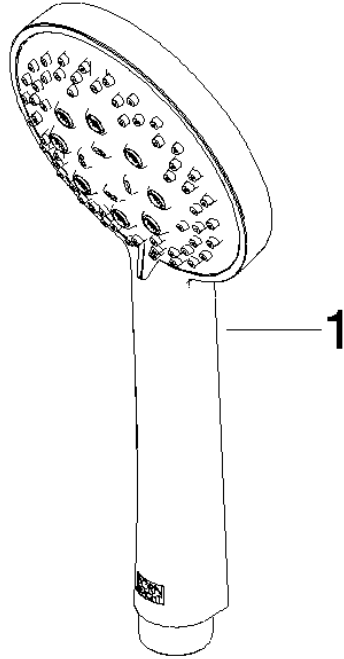

Concealed single-lever mixer with integrated shower connection with shower set - Chrome

IMO

ST 050 206 0979

- metal shower hose 1750mm with integrated anti-twist protection
 - slide bar
 - Pipe diameter 18 mm
 - Hand shower: Three or five settings: COMPACT RAIN, COMPACT SOFT FLOW, COMPACT AQUAPRESSURE FLOW, max. flow rate 15 l/min (at 3 bar)
 - spray head Ø 100mm
- Intrinsic protection against back flow.**

ST 050 206 0979

Concealed single-lever mixer with integrated shower connection with shower set - Chrome

IMO

ST 050 206 0979

- metal shower hose 1750mm with integrated anti-twist protection
- slide bar
- Pipe diameter 18 mm

Concealed single-lever mixer with integrated shower connection with shower set - Chrome

IMO

ST 050 206 0979

ST 050 206 0070
mm [inches]

Flow rate chart

Certificates

LGA_29984.

DVGW_DW-
6517DN0129.

WRAS_2210003.

ST 050 206 0979

Spare parts list

No.	Item Number	Name	Quantity used	Delivery time
1	09 23 01 039 90	sieve	1	2