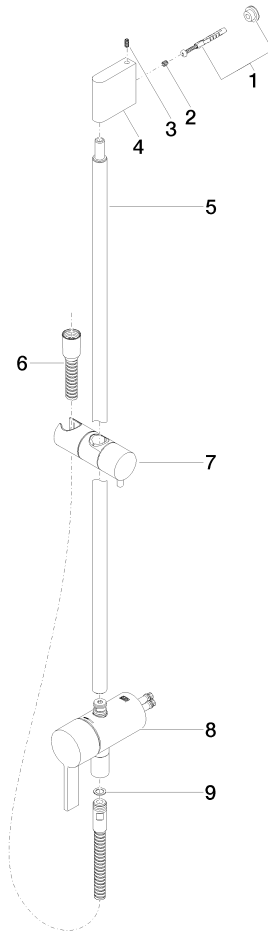

Concealed single-lever mixer with integrated shower connection with shower set - Chrome

IMO

ST 050 206 0979

- metal shower hose 1750mm with integrated anti-twist protection
 - slide bar
 - Pipe diameter 18 mm
 - Hand shower: Three or five settings: COMPACT RAIN, COMPACT SOFT FLOW, COMPACT AQUAPRESSURE FLOW, max. flow rate 15 l/min (at 3 bar)
 - spray head Ø 100mm
- Intrinsic protection against back flow.**

ST 050 206 0979

Concealed single-lever mixer with integrated shower connection with shower set - Chrome

IMO

ST 050 206 0979

- metal shower hose 1750mm with integrated anti-twist protection
- slide bar
- Pipe diameter 18 mm

Concealed single-lever mixer with integrated shower connection with shower set - Chrome

IMO

Certificates

Belgaqua_21-025- WRAS_2011027. LGA_29928.
27_1.

ST 050 206 0979

Spare parts list

No.	Item Number	Name	Quantity used	Delivery time
1	05 17 20 726 02 90	fixing set	1	2
2	09 31 11 049 90	pin	2	2
3	04 31 11 113 00 90	pin	2	2
4	08 17 97 054-00	holder	1	10
5	90 28 22 782 00-00	pipe	1	10
6	28 322 970-00	Metal shower hose 1/2" x 3/8" x 1750 mm - Chrome	1	2
7	12 580 970-00	Slide unit - Chrome	1	10
8	90 19 97 002 00-00	connection	1	10
9	90 14 20 026 00 90	seal	1	2

Concealed single-lever mixer with integrated shower connection with shower set - Chrome

IMO

ST 050 206 0979

- Three or five settings: COMPACT RAIN, COMPACT SOFT FLOW, COMPACT AQUAPRESSURE FLOW, max. flow rate 15 l/min (at 3 bar)
- with anti-scale system
- spray head Ø 100mm
- 1/2" connection
- WRAS 1704043
- Function from: 7 l/min