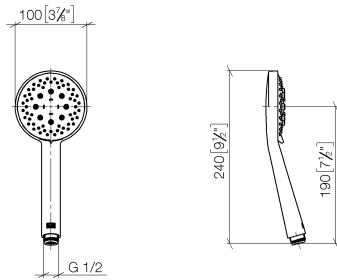

Concealed single-lever mixer with integrated shower connection with shower set - Chrome

IMO

Certificates

Belgaqua_21-025- WRAS_2011027. LGA_29928.
27_1.

ST 050 206 0979

Spare parts list

No.	Item Number	Name	Quantity used	Delivery time
1	05 17 20 726 02 90	fixing set	1	2
2	09 31 11 049 90	pin	2	2
3	04 31 11 113 00 90	pin	2	2
4	08 17 97 054-00	holder	1	10
5	90 28 22 782 00-00	pipe	1	10
6	28 322 970-00	Metal shower hose 1/2" x 3/8" x 1750 mm - Chrome	1	2
7	12 580 970-00	Slide unit - Chrome	1	10
8	90 19 97 002 00-00	connection	1	10
9	90 14 20 026 00 90	seal	1	2

Concealed single-lever mixer with integrated shower connection with shower set - Chrome

IMO

ST 050 206 0979

- Three or five settings: COMPACT RAIN, COMPACT SOFT FLOW, COMPACT AQUAPRESSURE FLOW, max. flow rate 15 l/min (at 3 bar)
- with anti-scale system
- spray head Ø 100mm
- 1/2" connection
- WRAS 1704043
- Function from: 7 l/min

Concealed single-lever mixer with integrated shower connection with shower set - Chrome

IMO

ST 050 206 0979

Concealed single-lever mixer with integrated shower connection with shower set - Chrome

IMO

ST 050 206 0979

Concealed single-lever mixer with integrated shower connection with shower set - Chrome

IMO

ST 050 206 0979

ST 050 206 0070
mm [inches]

Flow rate chart

Certificates

LGA_29984.

DVGW_DW-
6517DN0129.