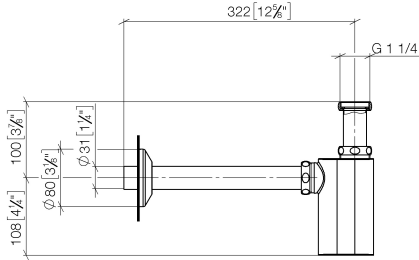

MADISON Siphon for basin 1 1/4" - Chrome

MADISON

10 040 970

● rosette Ø 80 mm

	Chrome	10 040 970-00
	Brushed Platinum	10 040 970-06
	Platinum	10 040 970-08
	Durabress (23kt Gold)	10 040 970-09
	Dark Chrome	10 040 970-19
	Brushed Durabress (23kt Gold)	10 040 970-28
	Brushed Champagne (22kt Gold)	10 040 970-46
	Champagne (22kt Gold)	10 040 970-47
	Brushed Dark Platinum	10 040 970-99

10 040 970

mm [inches]

10 040 970

Parts for other finishes can be found here: [Brushed Platinum](#)

MADISON Siphon for basin 1 1/4" - Chrome

MADISON

10 040 970

Spare parts list

No.	Item Number	Name	Quantity used	Delivery time
	09 28 23 005-00	Pipe Ø 32 x 0,75 x 110 mm - Chrome	12	10