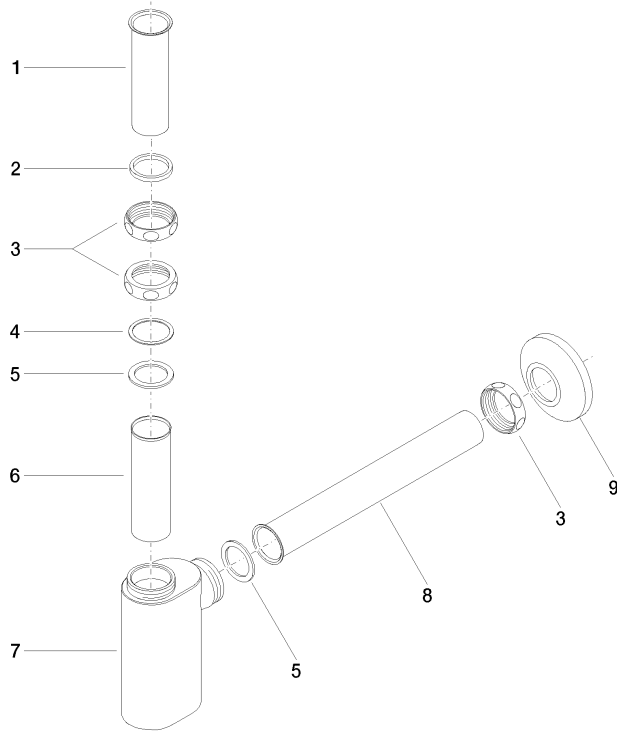

MADISON Siphon for basin 1 1/4" - Chrome

MADISON

10 040 970

● rosette Ø 80 mm

	Chrome	10 040 970-00
	Brushed Platinum	10 040 970-06
	Platinum	10 040 970-08
	Durabress (23kt Gold)	10 040 970-09
	Dark Chrome	10 040 970-19
	Brushed Durabress (23kt Gold)	10 040 970-28
	Brushed Champagne (22kt Gold)	10 040 970-46
	Champagne (22kt Gold)	10 040 970-47
	Brushed Dark Platinum	10 040 970-99

10 040 970

mm [inches]

10 040 970

Parts for other finishes can be found here: [Brushed Platinum](#)

MADISON Siphon for basin 1 1/4" - Chrome

MADISON

10 040 970

Spare parts list

No.	Item Number	Name	Quantity used	Delivery time
	09 28 23 005-00	Pipe Ø 32 x 0,75 x 110 mm - Chrome	12	10