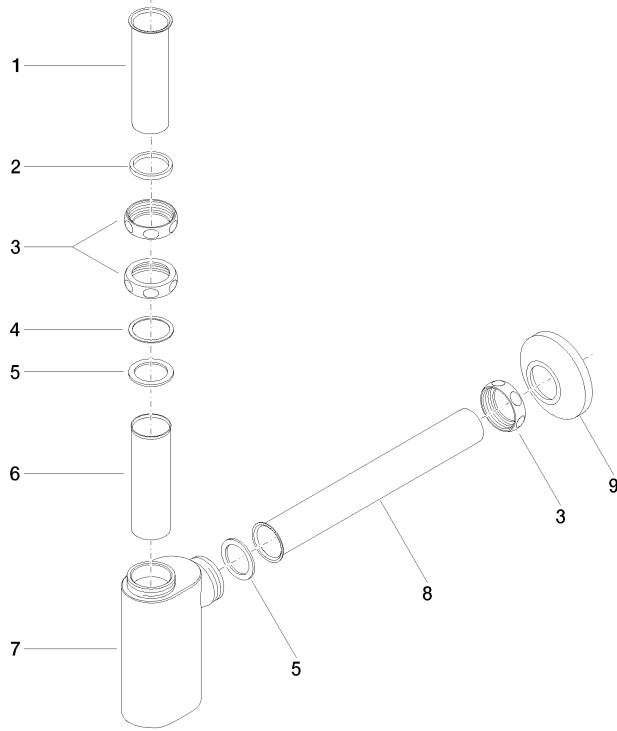

10 040 970

● rosette Ø 80 mm

	Brushed Platinum	10 040 970-06
	Chrome	10 040 970-00
	Platinum	10 040 970-08
	Durabress (23kt Gold)	10 040 970-09
	Dark Chrome	10 040 970-19
	Brushed Durabress (23kt Gold)	10 040 970-28
	Brushed Champagne (22kt Gold)	10 040 970-46
	Champagne (22kt Gold)	10 040 970-47
	Brushed Dark Platinum	10 040 970-99

MADISON Siphon for basin 1 1/4" - Brushed Platinum

MADISON

10 040 970

mm [inches]

10 040 970

Parts for other finishes can be found here: [Chrome](#)

MADISON Siphon for basin 1 1/4" - Brushed Platinum

MADISON

10 040 970

Spare parts list

No.	Item Number	Name	Quantity used	Delivery time
	09 28 23 005-06	Pipe Ø 32 x 0,75 x 110 mm - Brushed Platinum	12	10