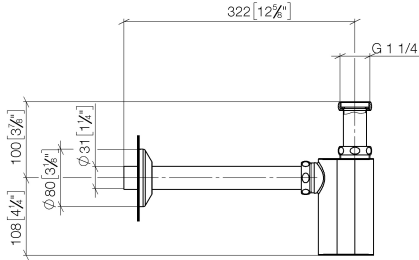

10 040 970

● rosette Ø 80 mm

	Brushed Platinum	10 040 970-06
	Chrome	10 040 970-00
	Platinum	10 040 970-08
	Durabress (23kt Gold)	10 040 970-09
	Dark Chrome	10 040 970-19
	Brushed Durabress (23kt Gold)	10 040 970-28
	Brushed Champagne (22kt Gold)	10 040 970-46
	Champagne (22kt Gold)	10 040 970-47
	Brushed Dark Platinum	10 040 970-99

MADISON Siphon for basin 1 1/4" - Brushed Platinum

MADISON

10 040 970

mm [inches]

10 040 970

Parts for other finishes can be found here: [Chrome](#)

MADISON Siphon for basin 1 1/4" - Brushed Platinum

MADISON

10 040 970

Spare parts list

No.	Item Number	Name	Quantity used	Delivery time
	09 28 23 005-06	Pipe Ø 32 x 0,75 x 110 mm - Brushed Platinum	12	10