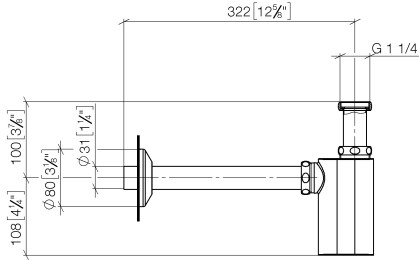

MADISON Siphon for basin 1 1/4" - Platinum

MADISON

10 040 970

● rosette Ø 80 mm

	Platinum	10 040 970-08
	Chrome	10 040 970-00
	Brushed Platinum	10 040 970-06
	Durabress (23kt Gold)	10 040 970-09
	Dark Chrome	10 040 970-19
	Brushed Durabress (23kt Gold)	10 040 970-28
	Brushed Champagne (22kt Gold)	10 040 970-46
	Champagne (22kt Gold)	10 040 970-47
	Brushed Dark Platinum	10 040 970-99

10 040 970

mm [inches]

10 040 970

Parts for other finishes can be found here: [Chrome](#)

MADISON Siphon for basin 1 1/4" - Platinum

MADISON

10 040 970

Spare parts list

No.	Item Number	Name	Quantity used	Delivery time
	09 28 23 005-08	Pipe Ø 32 x 0,75 x 110 mm - Platinum	12	40