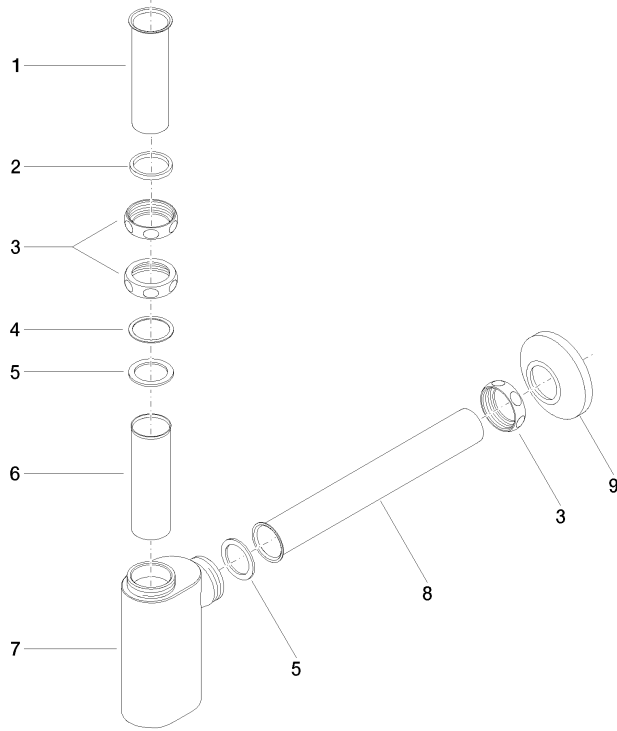

MADISON Siphon for basin 1 1/4" - Platinum

MADISON

10 040 970

● rosette Ø 80 mm

	Platinum	10 040 970-08
	Chrome	10 040 970-00
	Brushed Platinum	10 040 970-06
	Durabress (23kt Gold)	10 040 970-09
	Dark Chrome	10 040 970-19
	Brushed Durabress (23kt Gold)	10 040 970-28
	Brushed Champagne (22kt Gold)	10 040 970-46
	Champagne (22kt Gold)	10 040 970-47
	Brushed Dark Platinum	10 040 970-99

10 040 970

mm [inches]

10 040 970

Parts for other finishes can be found here: [Chrome](#)

MADISON Siphon for basin 1 1/4" - Platinum

MADISON

10 040 970

Spare parts list

No.	Item Number	Name	Quantity used	Delivery time
	09 28 23 005-08	Pipe Ø 32 x 0,75 x 110 mm - Platinum	12	40