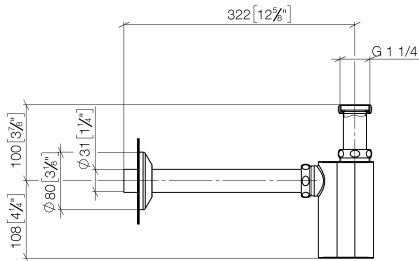

10 040 970

• rosette Ø 80 mm

	Durabron (23kt Gold)	10 040 970-09
	Chrome	10 040 970-00
	Brushed Platinum	10 040 970-06
	Platinum	10 040 970-08
	Dark Chrome	10 040 970-19
	Brushed Durabron (23kt Gold)	10 040 970-28
	Brushed Champagne (22kt Gold)	10 040 970-46
	Champagne (22kt Gold)	10 040 970-47
	Brushed Dark Platinum	10 040 970-99

10 040 970

mm [inches]

10 040 970

Parts for other finishes can be found here: [Chrome](#)

# MADISON Siphon for basin 1 1/4" - Durabross (23kt Gold)

MADISON

10 040 970

## Spare parts list

No.	Item Number	Name	Quantity used	Delivery time
	09 28 23 005-09	Pipe Ø 32 x 0,75 x 110 mm - Durabross (23kt Gold)	12	40