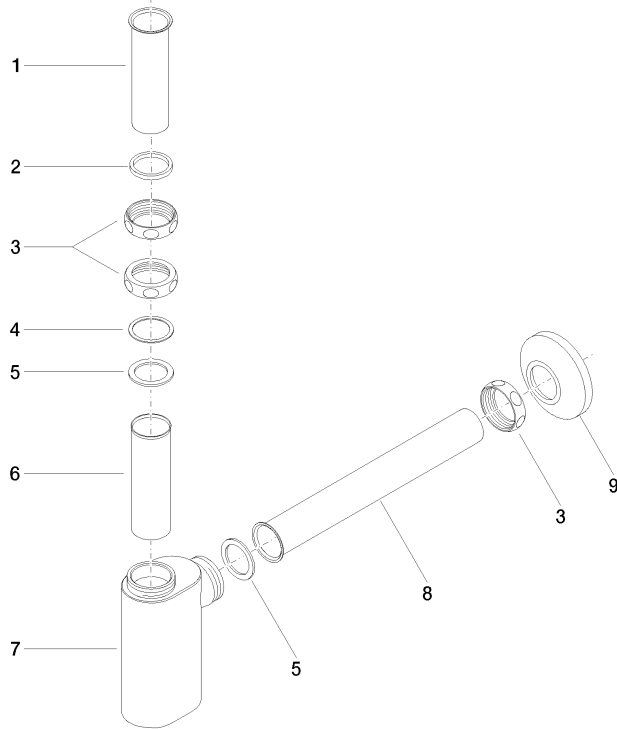

10 040 970

• rosette Ø 80 mm

	Durabron (23kt Gold)	10 040 970-09
	Chrome	10 040 970-00
	Brushed Platinum	10 040 970-06
	Platinum	10 040 970-08
	Dark Chrome	10 040 970-19
	Brushed Durabron (23kt Gold)	10 040 970-28
	Brushed Champagne (22kt Gold)	10 040 970-46
	Champagne (22kt Gold)	10 040 970-47
	Brushed Dark Platinum	10 040 970-99

10 040 970

mm [inches]

10 040 970

Parts for other finishes can be found here: [Chrome](#)

# MADISON Siphon for basin 1 1/4" - Durabross (23kt Gold)

MADISON

10 040 970

## Spare parts list

No.	Item Number	Name	Quantity used	Delivery time
	09 28 23 005-09	Pipe Ø 32 x 0,75 x 110 mm - Durabross (23kt Gold)	12	40