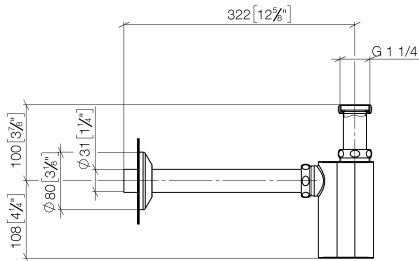

10 040 970

• rosette Ø 80 mm

	Durabron (23kt Gold)	10 040 970-09
	Chrome	10 040 970-00
	Brushed Platinum	10 040 970-06
	Platinum	10 040 970-08
	Dark Chrome	10 040 970-19
	Brushed Durabron (23kt Gold)	10 040 970-28
	Brushed Champagne (22kt Gold)	10 040 970-46
	Champagne (22kt Gold)	10 040 970-47
	Brushed Dark Platinum	10 040 970-99

10 040 970

mm [inches]

10 040 970

Parts for other
finishes can be found
here: [Chrome](#)

MADISON Siphon for basin 1 1/4" - Durabross (23kt Gold)

MADISON

10 040 970

Spare parts list

No.	Item Number	Name	Quantity used	Delivery time
	09 28 23 005-09	Pipe Ø 32 x 0,75 x 110 mm - Durabross (23kt Gold)	12	40