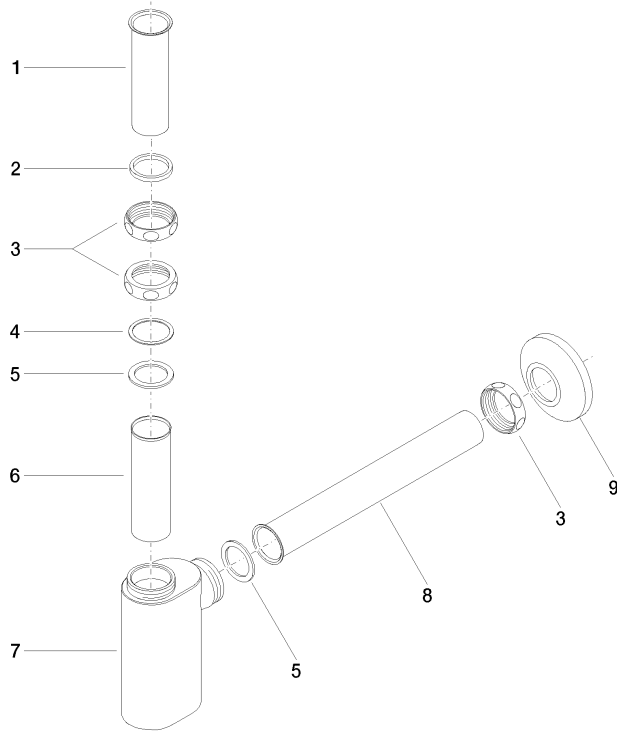

10 040 970

• rosette Ø 80 mm

	Durabron (23kt Gold)	10 040 970-09
	Chrome	10 040 970-00
	Brushed Platinum	10 040 970-06
	Platinum	10 040 970-08
	Dark Chrome	10 040 970-19
	Brushed Durabron (23kt Gold)	10 040 970-28
	Brushed Champagne (22kt Gold)	10 040 970-46
	Champagne (22kt Gold)	10 040 970-47
	Brushed Dark Platinum	10 040 970-99

10 040 970

mm [inches]

10 040 970

Parts for other
finishes can be found
here: [Chrome](#)

MADISON Siphon for basin 1 1/4" - Durabross (23kt Gold)

MADISON

10 040 970

Spare parts list

No.	Item Number	Name	Quantity used	Delivery time
	09 28 23 005-09	Pipe Ø 32 x 0,75 x 110 mm - Durabross (23kt Gold)	12	40