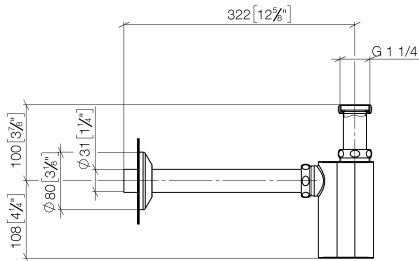

MADISON Siphon for basin 1 1/4" - Dark Chrome

MADISON

10 040 970

● rosette Ø 80 mm

	Dark Chrome	10 040 970-19
	Chrome	10 040 970-00
	Brushed Platinum	10 040 970-06
	Platinum	10 040 970-08
	Durabress (23kt Gold)	10 040 970-09
	Brushed Durabress (23kt Gold)	10 040 970-28
	Brushed Champagne (22kt Gold)	10 040 970-46
	Champagne (22kt Gold)	10 040 970-47
	Brushed Dark Platinum	10 040 970-99

10 040 970

mm [inches]

10 040 970

Parts for other finishes can be found here: [Chrome](#)

MADISON Siphon for basin 1 1/4" - Dark Chrome

MADISON

10 040 970

Spare parts list