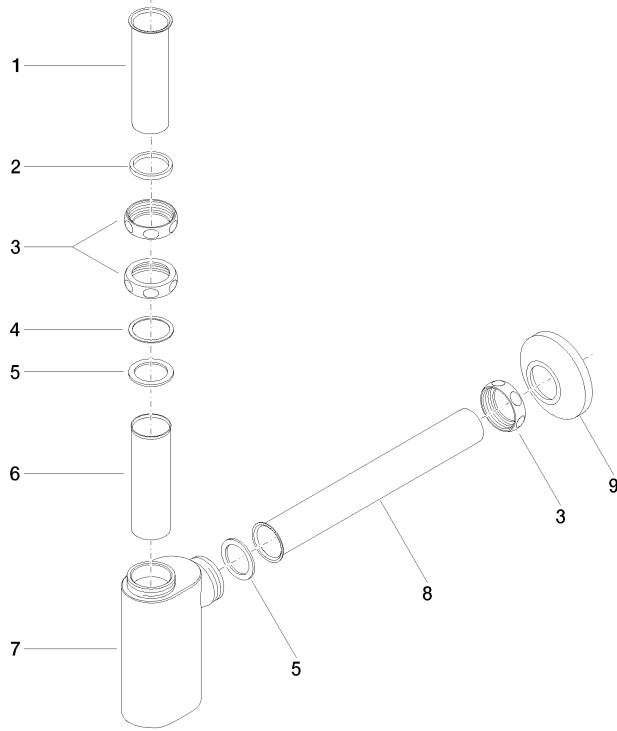

MADISON Siphon for basin 1 1/4" - Dark Chrome

MADISON

10 040 970

● rosette Ø 80 mm

	Dark Chrome	10 040 970-19
	Chrome	10 040 970-00
	Brushed Platinum	10 040 970-06
	Platinum	10 040 970-08
	Durabress (23kt Gold)	10 040 970-09
	Brushed Durabress (23kt Gold)	10 040 970-28
	Brushed Champagne (22kt Gold)	10 040 970-46
	Champagne (22kt Gold)	10 040 970-47
	Brushed Dark Platinum	10 040 970-99

10 040 970

mm [inches]

10 040 970

Parts for other finishes can be found here: [Chrome](#)

MADISON Siphon for basin 1 1/4" - Dark Chrome

MADISON

10 040 970

Spare parts list