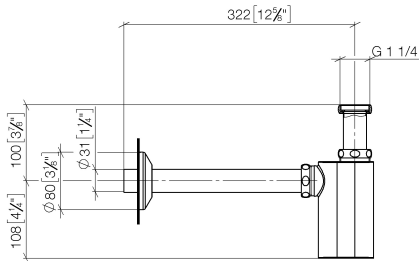

MADISON Siphon for basin 1 1/4" - Brushed Champagne (22kt Gold)

MADISON

10 040 970

● rosette Ø 80 mm

	Brushed Champagne (22kt Gold)	10 040 970-46
	Chrome	10 040 970-00
	Brushed Platinum	10 040 970-06
	Platinum	10 040 970-08
	Durabress (23kt Gold)	10 040 970-09
	Dark Chrome	10 040 970-19
	Brushed Durabress (23kt Gold)	10 040 970-28
	Champagne (22kt Gold)	10 040 970-47
	Brushed Dark Platinum	10 040 970-99

10 040 970

mm [inches]

10 040 970

Parts for other finishes can be found here: [Chrome](#)

MADISON Siphon for basin 1 1/4" - Brushed Champagne (22kt Gold)

MADISON

10 040 970

Spare parts list

No.	Item Number	Name	Quantity used	Delivery time
	09 28 23 005-46	pipe	12	30