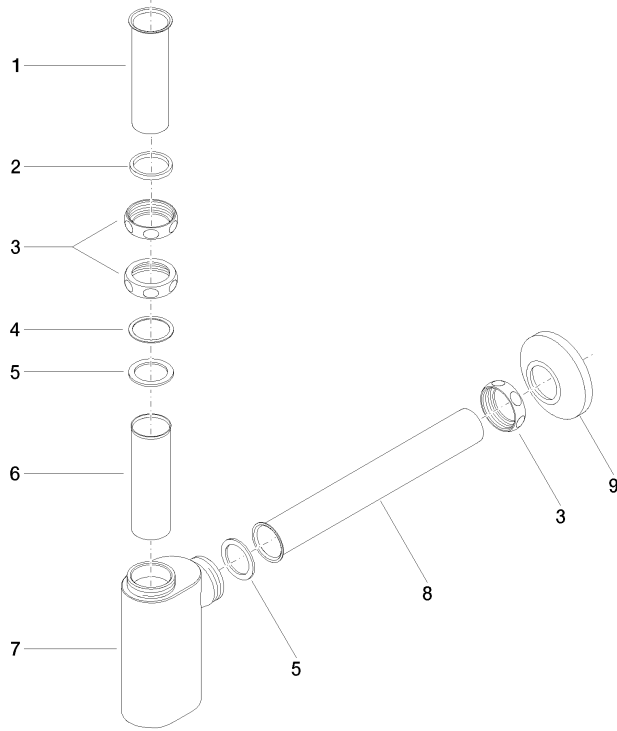

MADISON Siphon for basin 1 1/4" - Brushed Champagne (22kt Gold)

MADISON

10 040 970

● rosette Ø 80 mm

	Brushed Champagne (22kt Gold)	10 040 970-46
	Chrome	10 040 970-00
	Brushed Platinum	10 040 970-06
	Platinum	10 040 970-08
	Durabress (23kt Gold)	10 040 970-09
	Dark Chrome	10 040 970-19
	Brushed Durabress (23kt Gold)	10 040 970-28
	Champagne (22kt Gold)	10 040 970-47
	Brushed Dark Platinum	10 040 970-99

10 040 970

mm [inches]

10 040 970

Parts for other finishes can be found here: [Chrome](#)

MADISON Siphon for basin 1 1/4" - Brushed Champagne (22kt Gold)

MADISON

10 040 970

Spare parts list

No.	Item Number	Name	Quantity used	Delivery time
	09 28 23 005-46	pipe	12	30