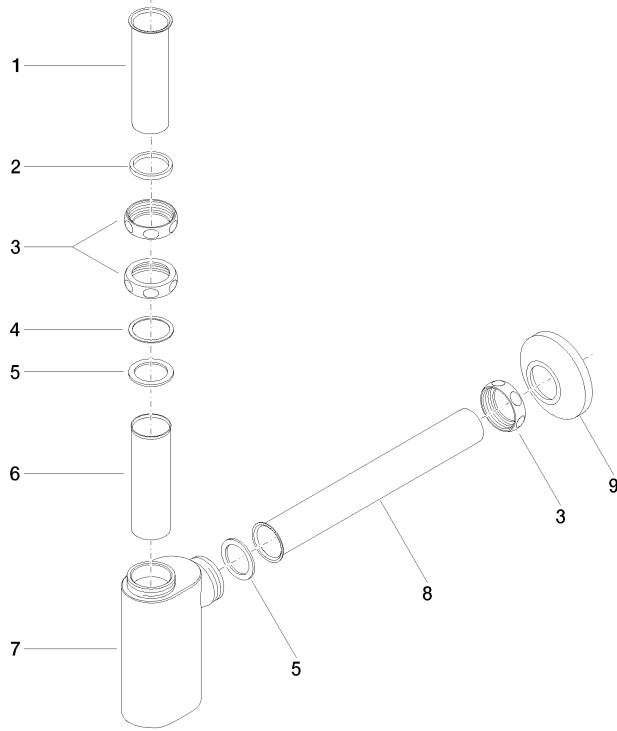

10 040 970

● rosette Ø 80 mm

	Champagne (22kt Gold)	10 040 970-47
	Chrome	10 040 970-00
	Brushed Platinum	10 040 970-06
	Platinum	10 040 970-08
	Durabress (23kt Gold)	10 040 970-09
	Dark Chrome	10 040 970-19
	Brushed Durabress (23kt Gold)	10 040 970-28
	Brushed Champagne (22kt Gold)	10 040 970-46
	Brushed Dark Platinum	10 040 970-99

10 040 970

mm [inches]

10 040 970

Parts for other finishes can be found here: [Chrome](#)

MADISON Siphon for basin 1 1/4" - Champagne (22kt Gold)

MADISON

10 040 970

Spare parts list

No.	Item Number	Name	Quantity used	Delivery time
	09 28 23 005-47	Pipe Ø 32 x 0,75 x 110 mm - Champagne (22kt Gold)	12	30