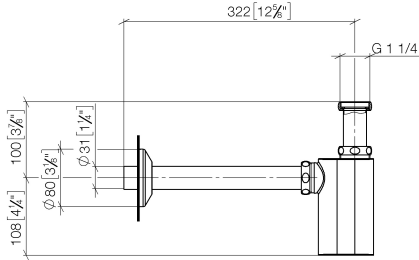

10 040 970

● rosette Ø 80 mm

	Champagne (22kt Gold)	10 040 970-47
	Chrome	10 040 970-00
	Brushed Platinum	10 040 970-06
	Platinum	10 040 970-08
	Durabress (23kt Gold)	10 040 970-09
	Dark Chrome	10 040 970-19
	Brushed Durabress (23kt Gold)	10 040 970-28
	Brushed Champagne (22kt Gold)	10 040 970-46
	Brushed Dark Platinum	10 040 970-99

10 040 970

mm [inches]

10 040 970

Parts for other finishes can be found here: [Chrome](#)

MADISON Siphon for basin 1 1/4" - Champagne (22kt Gold)

MADISON

10 040 970

Spare parts list

No.	Item Number	Name	Quantity used	Delivery time
	09 28 23 005-47	Pipe Ø 32 x 0,75 x 110 mm - Champagne (22kt Gold)	12	30