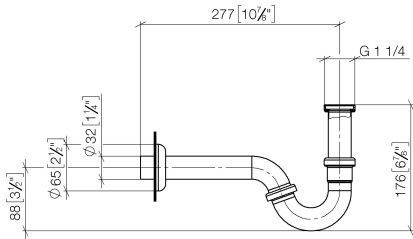

Siphon for bidet 1 1/4" - Durabross (23kt Gold)

IMO

10 050 970

● rosette Ø 65 mm

Fits: IMO, LULU, MADISON, MEM, TARA,  
CL.1, LISSÉ, VAIA, META, CYO

	Durabross (23kt Gold)	10 050 970-09
	Chrome	10 050 970-00
	Brushed Platinum	10 050 970-06
	Platinum	10 050 970-08
	Dark Chrome	10 050 970-19
	Light Gold	10 050 970-26
	Brushed Light Gold	10 050 970-27
	Brushed Durabross (23kt Gold)	10 050 970-28
	Matte Black	10 050 970-33
	Brushed Bronze	10 050 970-42
	Brushed Champagne (22kt Gold)	10 050 970-46
	Champagne (22kt Gold)	10 050 970-47
	Brushed Chrome	10 050 970-93
	Brushed Dark Platinum	10 050 970-99

Siphon for bidet 1 1/4" - Durabross (23kt Gold)

10 050 970

mm [inches]

10 050 970

**Product version from 10/1/2023**

Parts for other  
finishes can be found  
here: [Chrome](#)

## Siphon for bidet 1 1/4" - Durabrass (23kt Gold)

IMO

10 050 970

#### Product version from 10/1/2023

No.	Item Number	Name	Quantity used	Delivery time
	09 14 05 018 90	seal	11	2