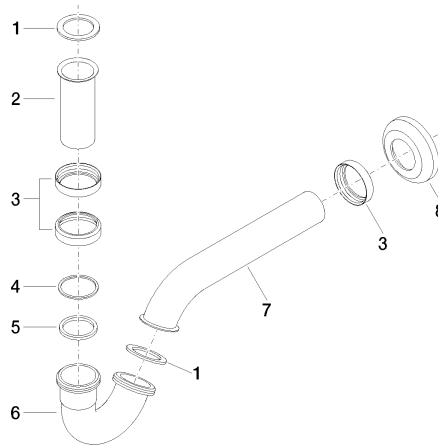

Siphon for bidet 1 1/4" - Durabross (23kt Gold)

IMO

10 050 970

● rosette Ø 65 mm

Fits: IMO, LULU, MADISON, MEM, TARA,  
CL.1, LISSÉ, VAIA, META, CYO

	Durabross (23kt Gold)	10 050 970-09
	Chrome	10 050 970-00
	Brushed Platinum	10 050 970-06
	Platinum	10 050 970-08
	Dark Chrome	10 050 970-19
	Light Gold	10 050 970-26
	Brushed Light Gold	10 050 970-27
	Brushed Durabross (23kt Gold)	10 050 970-28
	Matte Black	10 050 970-33
	Brushed Bronze	10 050 970-42
	Brushed Champagne (22kt Gold)	10 050 970-46
	Champagne (22kt Gold)	10 050 970-47
	Brushed Chrome	10 050 970-93
	Brushed Dark Platinum	10 050 970-99

Siphon for bidet 1 1/4" - Durabross (23kt Gold)

10 050 970

mm [inches]

10 050 970

**Product version from 10/1/2023**

Parts for other  
finishes can be found  
here: [Chrome](#)

## Siphon for bidet 1 1/4" - Durabrass (23kt Gold)

IMO

10 050 970

#### Product version from 10/1/2023

No.	Item Number	Name	Quantity used	Delivery time
	09 14 05 018 90	seal	11	2