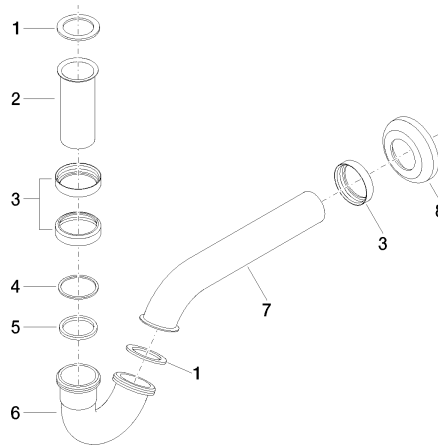

Siphon for bidet 1 1/4" - Durabross (23kt Gold)

IMO

10 050 970

● rosette Ø 65 mm

Fits: IMO, LULU, MADISON, MEM, TARA,
CL.1, LISSÉ, VAIA, META, CYO

	Durabross (23kt Gold)	10 050 970-09
	Chrome	10 050 970-00
	Brushed Platinum	10 050 970-06
	Platinum	10 050 970-08
	Dark Chrome	10 050 970-19
	Light Gold	10 050 970-26
	Brushed Light Gold	10 050 970-27
	Brushed Durabross (23kt Gold)	10 050 970-28
	Matte Black	10 050 970-33
	Brushed Bronze	10 050 970-42
	Brushed Champagne (22kt Gold)	10 050 970-46
	Champagne (22kt Gold)	10 050 970-47
	Brushed Chrome	10 050 970-93
	Brushed Dark Platinum	10 050 970-99

Siphon for bidet 1 1/4" - Durabross (23kt Gold)

10 050 970

mm [inches]

10 050 970

Product version from 10/1/2023

Parts for other finishes can be found here: [Chrome](#)

Siphon for bidet 1 1/4" - Durabrass (23kt Gold)

IMO

10 050 970

Spare parts list

Product version from 10/1/2023

No.	Item Number	Name	Quantity used	Delivery time
	09 14 05 018 90	seal	11	2