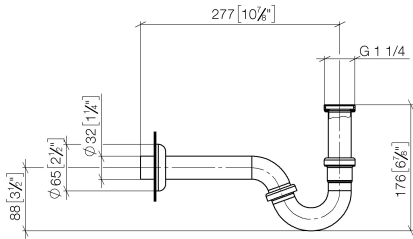

Siphon for bidet 1 1/4" - Durabross (23kt Gold)

IMO

10 050 970

● rosette Ø 65 mm

Fits: IMO, LULU, MADISON, MEM, TARA,
CL.1, LISSÉ, VAIA, META, CYO

	Durabross (23kt Gold)	10 050 970-09
	Chrome	10 050 970-00
	Brushed Platinum	10 050 970-06
	Platinum	10 050 970-08
	Dark Chrome	10 050 970-19
	Light Gold	10 050 970-26
	Brushed Light Gold	10 050 970-27
	Brushed Durabross (23kt Gold)	10 050 970-28
	Matte Black	10 050 970-33
	Brushed Bronze	10 050 970-42
	Brushed Champagne (22kt Gold)	10 050 970-46
	Champagne (22kt Gold)	10 050 970-47
	Brushed Chrome	10 050 970-93
	Brushed Dark Platinum	10 050 970-99

Siphon for bidet 1 1/4" - Durabross (23kt Gold)

10 050 970

mm [inches]

10 050 970

Product version from 10/1/2023

Parts for other finishes can be found here: [Chrome](#)

Siphon for bidet 1 1/4" - Durabrass (23kt Gold)

IMO

10 050 970

Spare parts list

Product version from 10/1/2023

No.	Item Number	Name	Quantity used	Delivery time
	09 14 05 018 90	seal	11	2