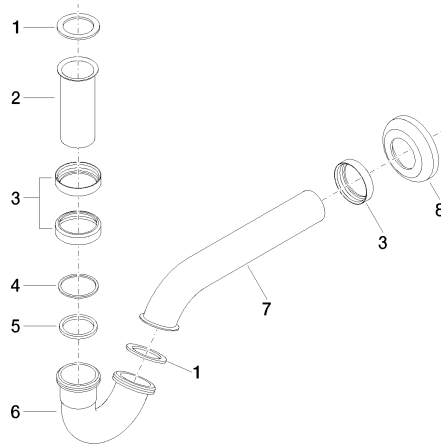

Siphon for bidet 1 1/4" - Dark Chrome

IMO

10 050 970

● rosette Ø 65 mm

Fits: IMO, LULU, MADISON, MEM, TARA,  
CL.1, LISSÉ, VAIA, META, CYO

	Dark Chrome	10 050 970-19
	Chrome	10 050 970-00
	Brushed Platinum	10 050 970-06
	Platinum	10 050 970-08
	Durabronze (23kt Gold)	10 050 970-09
	Light Gold	10 050 970-26
	Brushed Light Gold	10 050 970-27
	Brushed Durabronze (23kt Gold)	10 050 970-28
	Matte Black	10 050 970-33
	Brushed Bronze	10 050 970-42
	Brushed Champagne (22kt Gold)	10 050 970-46
	Champagne (22kt Gold)	10 050 970-47
	Brushed Chrome	10 050 970-93
	Brushed Dark Platinum	10 050 970-99

Siphon for bidet 1 1/4" - Dark Chrome

10 050 970

mm [inches]

10 050 970

Parts for other  
finishes can be found  
here: [Chrome](#)

## Siphon for bidet 1 1/4" - Dark Chrome

---

IMO

10 050 970

### **Spare parts list**