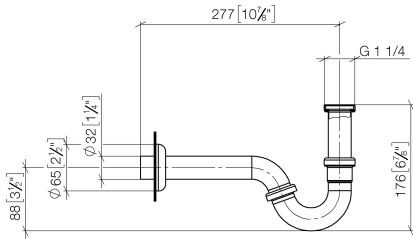

Siphon for bidet 1 1/4" - Dark Chrome

IMO

10 050 970

● rosette Ø 65 mm

Fits: IMO, LULU, MADISON, MEM, TARA,  
CL.1, LISSÉ, VAIA, META, CYO

	Dark Chrome	10 050 970-19
	Chrome	10 050 970-00
	Brushed Platinum	10 050 970-06
	Platinum	10 050 970-08
	Durabronze (23kt Gold)	10 050 970-09
	Light Gold	10 050 970-26
	Brushed Light Gold	10 050 970-27
	Brushed Durabronze (23kt Gold)	10 050 970-28
	Matte Black	10 050 970-33
	Brushed Bronze	10 050 970-42
	Brushed Champagne (22kt Gold)	10 050 970-46
	Champagne (22kt Gold)	10 050 970-47
	Brushed Chrome	10 050 970-93
	Brushed Dark Platinum	10 050 970-99

Siphon for bidet 1 1/4" - Dark Chrome

10 050 970

mm [inches]

10 050 970

Parts for other  
finishes can be found  
here: [Chrome](#)

## Siphon for bidet 1 1/4" - Dark Chrome

---

IMO

10 050 970