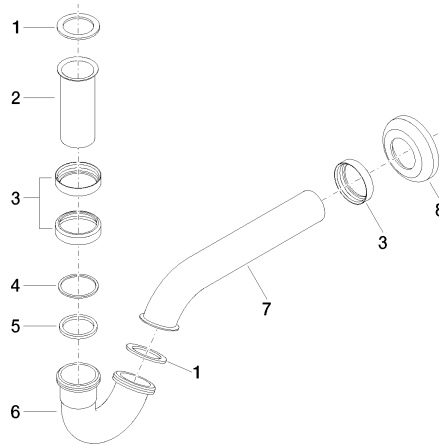

Siphon for bidet 1 1/4" - Dark Chrome

IMO

10 050 970

● rosette Ø 65 mm

Fits: IMO, LULU, MADISON, MEM, TARA,
CL.1, LISSÉ, VAIA, META, CYO

	Dark Chrome	10 050 970-19
	Chrome	10 050 970-00
	Brushed Platinum	10 050 970-06
	Platinum	10 050 970-08
	Durabronze (23kt Gold)	10 050 970-09
	Light Gold	10 050 970-26
	Brushed Light Gold	10 050 970-27
	Brushed Durabronze (23kt Gold)	10 050 970-28
	Matte Black	10 050 970-33
	Brushed Bronze	10 050 970-42
	Brushed Champagne (22kt Gold)	10 050 970-46
	Champagne (22kt Gold)	10 050 970-47
	Brushed Chrome	10 050 970-93
	Brushed Dark Platinum	10 050 970-99

Siphon for bidet 1 1/4" - Dark Chrome

10 050 970

mm [inches]

10 050 970

Parts for other
finishes can be found
here: [Chrome](#)

Siphon for bidet 1 1/4" - Dark Chrome

IMO

10 050 970

Spare parts list