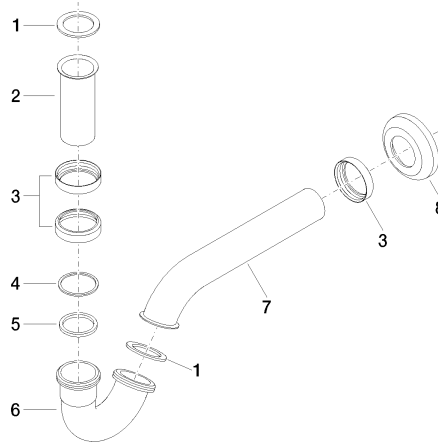

Siphon for bidet 1 1/4" - Brushed Chrome

IMO

10 050 970

● rosette Ø 65 mm

Fits: IMO, LULU, MADISON, MEM, TARA,
CL.1, LISSÉ, VAIA, META, CYO

	Brushed Chrome	10 050 970-93
	Chrome	10 050 970-00
	Brushed Platinum	10 050 970-06
	Platinum	10 050 970-08
	Durabrand (23kt Gold)	10 050 970-09
	Dark Chrome	10 050 970-19
	Light Gold	10 050 970-26
	Brushed Light Gold	10 050 970-27
	Brushed Durabrand (23kt Gold)	10 050 970-28
	Matte Black	10 050 970-33
	Brushed Bronze	10 050 970-42
	Brushed Champagne (22kt Gold)	10 050 970-46
	Champagne (22kt Gold)	10 050 970-47
	Brushed Dark Platinum	10 050 970-99

Siphon for bidet 1 1/4" - Brushed Chrome

IMO

10 050 970

mm [inches]

10 050 970

Product version from 10/1/2023

Parts for other
finishes can be found
here: [Chrome](#)

Siphon for bidet 1 1/4" - Brushed Chrome

IMO

10 050 970

Spare parts list

Product version from 10/1/2023

No.	Item Number	Name	Quantity used	Delivery time
	09 14 05 018 90	seal	11	2