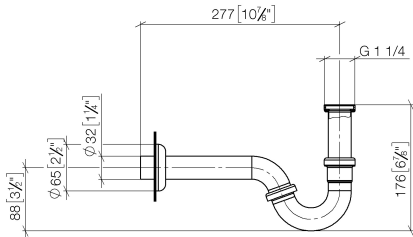

Siphon for bidet 1 1/4" - Brushed Chrome

IMO

10 050 970

● rosette Ø 65 mm

Fits: IMO, LULU, MADISON, MEM, TARA,
CL.1, LISSÉ, VAIA, META, CYO

	Brushed Chrome	10 050 970-93
	Chrome	10 050 970-00
	Brushed Platinum	10 050 970-06
	Platinum	10 050 970-08
	Durabrand (23kt Gold)	10 050 970-09
	Dark Chrome	10 050 970-19
	Light Gold	10 050 970-26
	Brushed Light Gold	10 050 970-27
	Brushed Durabrand (23kt Gold)	10 050 970-28
	Matte Black	10 050 970-33
	Brushed Bronze	10 050 970-42
	Brushed Champagne (22kt Gold)	10 050 970-46
	Champagne (22kt Gold)	10 050 970-47
	Brushed Dark Platinum	10 050 970-99

Siphon for bidet 1 1/4" - Brushed Chrome

IMO

10 050 970

mm [inches]

10 050 970

Product version from 10/1/2023

Parts for other
finishes can be found
here: [Chrome](#)

Siphon for bidet 1 1/4" - Brushed Chrome

IMO

10 050 970

Spare parts list

Product version from 10/1/2023

No.	Item Number	Name	Quantity used	Delivery time
	09 14 05 018 90	seal	11	2