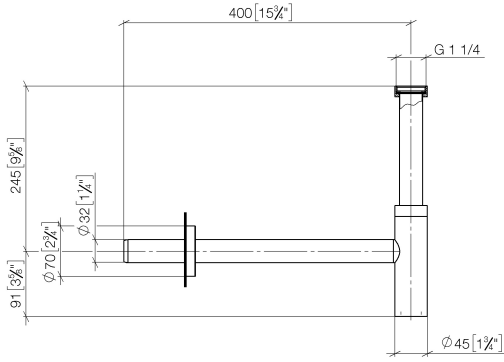

Siphon for basin - Dark Chrome

LULU

10 060 970

• rosette Ø 70 mm

Fits: LULU, TARA, LISSÉ, VAIA, META

	Dark Chrome	10 060 970-19
	Chrome	10 060 970-00
	Brushed Platinum	10 060 970-06
	Platinum	10 060 970-08
	Durabrand (23kt Gold)	10 060 970-09
	Light Gold	10 060 970-26
	Brushed Light Gold	10 060 970-27
	Brushed Durabrand (23kt Gold)	10 060 970-28
	Matte Black	10 060 970-33
	Brushed Bronze	10 060 970-42
	Brushed Champagne (22kt Gold)	10 060 970-46
	Champagne (22kt Gold)	10 060 970-47
	Brushed Chrome	10 060 970-93
	Brushed Dark Platinum	10 060 970-99

10 060 970

mm [inches]

10 060 970

Parts for other
finishes can be found
here: [Chrome](#)

Siphon for basin - Dark Chrome

LULU

10 060 970

Spare parts list