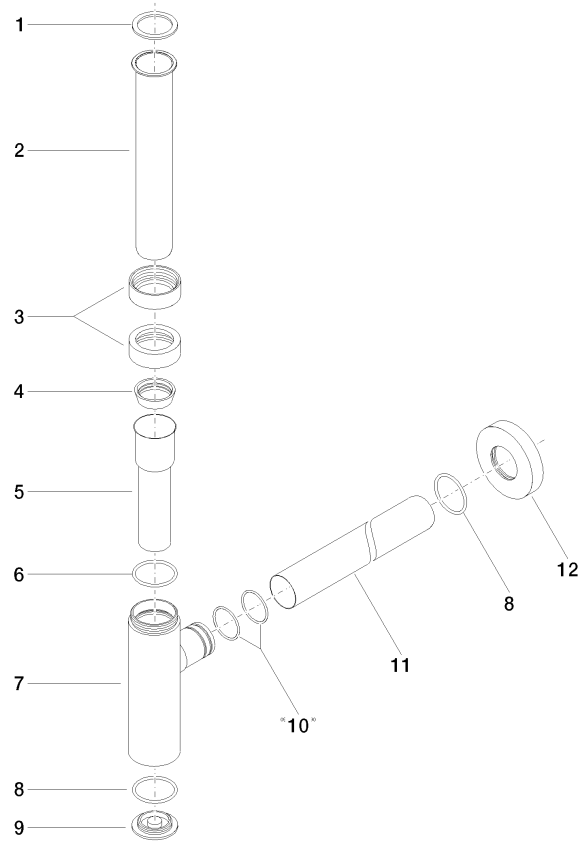

Siphon for basin - Dark Chrome

LULU

10 060 970

• rosette Ø 70 mm

Fits: LULU, TARA, LISSÉ, VAIA, META

	Dark Chrome	10 060 970-19
	Chrome	10 060 970-00
	Brushed Platinum	10 060 970-06
	Platinum	10 060 970-08
	Durabrand (23kt Gold)	10 060 970-09
	Light Gold	10 060 970-26
	Brushed Light Gold	10 060 970-27
	Brushed Durabrand (23kt Gold)	10 060 970-28
	Matte Black	10 060 970-33
	Brushed Bronze	10 060 970-42
	Brushed Champagne (22kt Gold)	10 060 970-46
	Champagne (22kt Gold)	10 060 970-47
	Brushed Chrome	10 060 970-93
	Brushed Dark Platinum	10 060 970-99

10 060 970

mm [inches]

10 060 970

Parts for other
finishes can be found
here: [Chrome](#)

Siphon for basin - Dark Chrome

LULU

10 060 970

Spare parts list