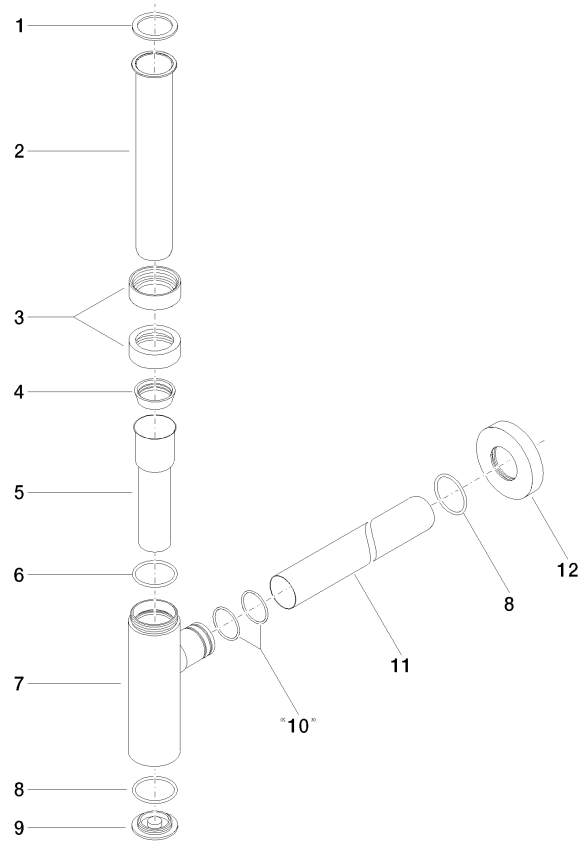

Siphon for basin - Brushed Champagne (22kt Gold)

LULU

10 060 970

● rosette Ø 70 mm

Fits: LULU, TARA, LISSÉ, VAIA, META

	Brushed Champagne (22kt Gold)	10 060 970-46
	Chrome	10 060 970-00
	Brushed Platinum	10 060 970-06
	Platinum	10 060 970-08
	Durabress (23kt Gold)	10 060 970-09
	Dark Chrome	10 060 970-19
	Light Gold	10 060 970-26
	Brushed Light Gold	10 060 970-27
	Brushed Durabress (23kt Gold)	10 060 970-28
	Matte Black	10 060 970-33
	Brushed Bronze	10 060 970-42
	Champagne (22kt Gold)	10 060 970-47
	Brushed Chrome	10 060 970-93
	Brushed Dark Platinum	10 060 970-99

10 060 970

mm [inches]

10 060 970

**Product version from 10/1/2023**

Parts for other finishes can be found here: [Chrome](#)

Siphon for basin - Brushed Champagne (22kt Gold)

LULU

10 060 970

**Spare parts list**

**Product version from 10/1/2023**

No.	Item Number	Name	Quantity used	Delivery time
	09 14 20 060 90	seal	15	2