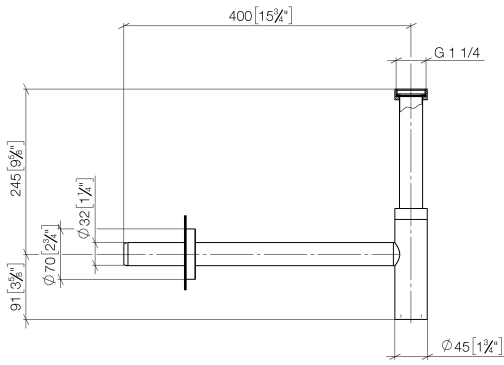

Siphon for basin - Brushed Champagne (22kt Gold)

LULU

10 060 970

● rosette Ø 70 mm

Fits: LULU, TARA, LISSÉ, VAIA, META

	Brushed Champagne (22kt Gold)	10 060 970-46
	Chrome	10 060 970-00
	Brushed Platinum	10 060 970-06
	Platinum	10 060 970-08
	Durabress (23kt Gold)	10 060 970-09
	Dark Chrome	10 060 970-19
	Light Gold	10 060 970-26
	Brushed Light Gold	10 060 970-27
	Brushed Durabress (23kt Gold)	10 060 970-28
	Matte Black	10 060 970-33
	Brushed Bronze	10 060 970-42
	Champagne (22kt Gold)	10 060 970-47
	Brushed Chrome	10 060 970-93
	Brushed Dark Platinum	10 060 970-99

10 060 970

mm [inches]

10 060 970

**Product version from 10/1/2023**

Parts for other finishes can be found here: [Chrome](#)

Siphon for basin - Brushed Champagne (22kt Gold)

LULU

10 060 970

**Spare parts list**

**Product version from 10/1/2023**

No.	Item Number	Name	Quantity used	Delivery time
	09 14 20 060 90	seal	15	2