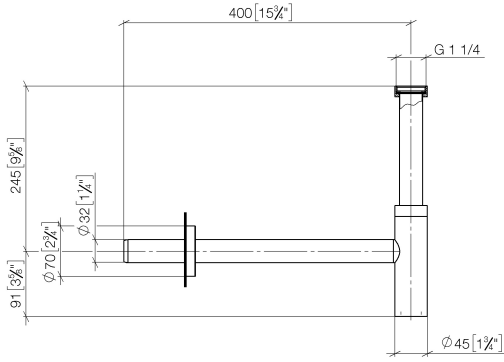

Siphon for basin - Champagne (22kt Gold)

LULU

10 060 970

● rosette Ø 70 mm

Fits: LULU, TARA, LISSÉ, VAIA, META

	Champagne (22kt Gold)	10 060 970-47
	Chrome	10 060 970-00
	Brushed Platinum	10 060 970-06
	Platinum	10 060 970-08
	Durabrand (23kt Gold)	10 060 970-09
	Dark Chrome	10 060 970-19
	Light Gold	10 060 970-26
	Brushed Light Gold	10 060 970-27
	Brushed Durabrand (23kt Gold)	10 060 970-28
	Matte Black	10 060 970-33
	Brushed Bronze	10 060 970-42
	Brushed Champagne (22kt Gold)	10 060 970-46
	Brushed Chrome	10 060 970-93
	Brushed Dark Platinum	10 060 970-99

10 060 970

mm [inches]

10 060 970

Product version from 10/1/2023

Parts for other finishes can be found here: [Chrome](#)

Siphon for basin - Champagne (22kt Gold)

LULU

10 060 970

Spare parts list

Product version from 10/1/2023

No.	Item Number	Name	Quantity used	Delivery time
	09 14 20 060 90	seal	15	2