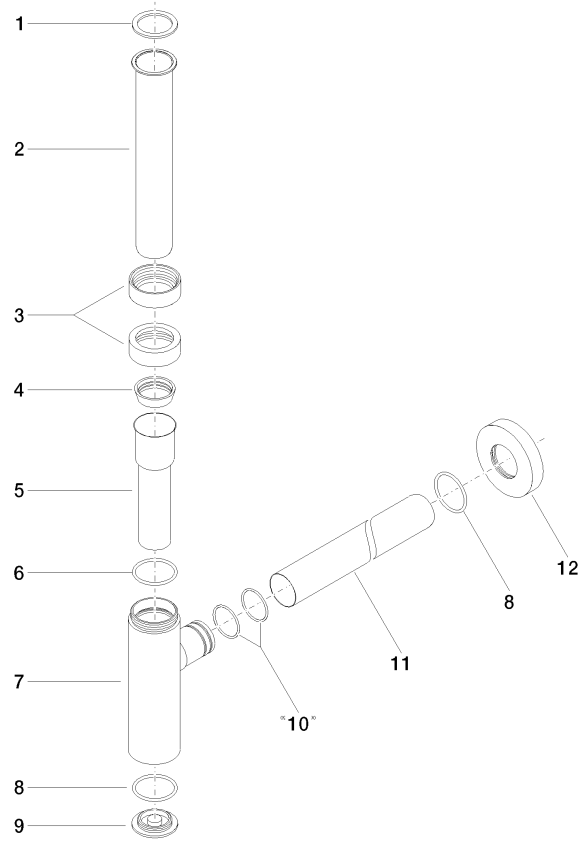

Siphon for basin - Champagne (22kt Gold)

LULU

10 060 970

● rosette Ø 70 mm

Fits: LULU, TARA, LISSÉ, VAIA, META

	Champagne (22kt Gold)	10 060 970-47
	Chrome	10 060 970-00
	Brushed Platinum	10 060 970-06
	Platinum	10 060 970-08
	Durabrand (23kt Gold)	10 060 970-09
	Dark Chrome	10 060 970-19
	Light Gold	10 060 970-26
	Brushed Light Gold	10 060 970-27
	Brushed Durabrand (23kt Gold)	10 060 970-28
	Matte Black	10 060 970-33
	Brushed Bronze	10 060 970-42
	Brushed Champagne (22kt Gold)	10 060 970-46
	Brushed Chrome	10 060 970-93
	Brushed Dark Platinum	10 060 970-99

10 060 970

mm [inches]

10 060 970

Product version from 10/1/2023

Parts for other finishes can be found here: [Chrome](#)

Siphon for basin - Champagne (22kt Gold)

LULU

10 060 970

Spare parts list

Product version from 10/1/2023

No.	Item Number	Name	Quantity used	Delivery time
	09 14 20 060 90	seal	15	2