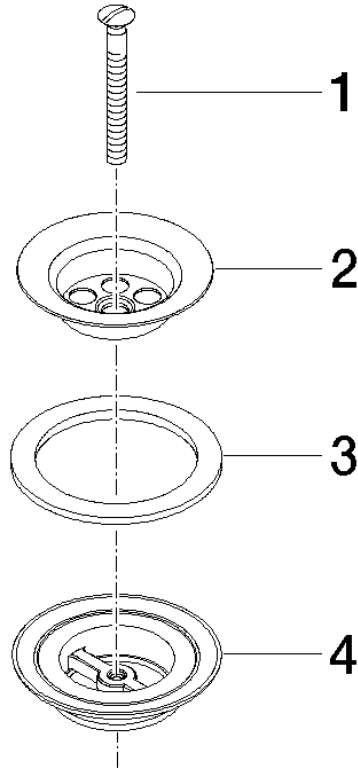

**Grated waste 1 1/4" - Brushed Platinum**

IMO

10 100 970

Fits: IMO, LULU, MADISON, MEM, TARA,  
CL.1, LISSÉ, VAIA, META, CYO

	Brushed Platinum	10 100 970-06
	Chrome	10 100 970-00
	Platinum	10 100 970-08
	Durabress (23kt Gold)	10 100 970-09
	Dark Chrome	10 100 970-19
	Light Gold	10 100 970-26
	Brushed Light Gold	10 100 970-27
	Brushed Durabress (23kt Gold)	10 100 970-28
	Brushed Bronze	10 100 970-42
	Brushed Champagne (22kt Gold)	10 100 970-46
	Champagne (22kt Gold)	10 100 970-47
	Brushed Chrome	10 100 970-93
	Brushed Dark Platinum	10 100 970-99

## Grated waste 1 1/4" - Brushed Platinum

---

IMO

10 100 970

10 100 970

10 100 970

**Product version from 10/1/2023**

Parts for other  
finishes can be found  
here: [Chrome](#)

## Grated waste 1 1/4" - Brushed Platinum

IMO

10 100 970

#### Product version from 10/1/2023

No.	Item Number	Name	Quantity used	Delivery time
	09 14 03 005 90	seal	2	60