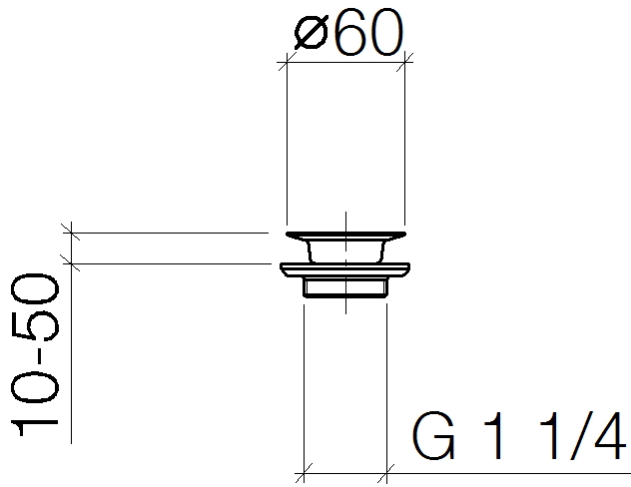

**Grated waste 1 1/4" - Brushed Platinum**

IMO

10 100 970

Fits: IMO, LULU, MADISON, MEM, TARA,  
CL.1, LISSÉ, VAIA, META, CYO

	Brushed Platinum	10 100 970-06
	Chrome	10 100 970-00
	Platinum	10 100 970-08
	Durabress (23kt Gold)	10 100 970-09
	Dark Chrome	10 100 970-19
	Light Gold	10 100 970-26
	Brushed Light Gold	10 100 970-27
	Brushed Durabress (23kt Gold)	10 100 970-28
	Brushed Bronze	10 100 970-42
	Brushed Champagne (22kt Gold)	10 100 970-46
	Champagne (22kt Gold)	10 100 970-47
	Brushed Chrome	10 100 970-93
	Brushed Dark Platinum	10 100 970-99

## Grated waste 1 1/4" - Brushed Platinum

---

IMO

10 100 970

10 100 970

10 100 970

**Product version from 10/1/2023**

Parts for other  
finishes can be found  
here: [Chrome](#)

## Grated waste 1 1/4" - Brushed Platinum

IMO

10 100 970

#### Product version from 10/1/2023

No.	Item Number	Name	Quantity used	Delivery time
	09 14 03 005 90	seal	2	60