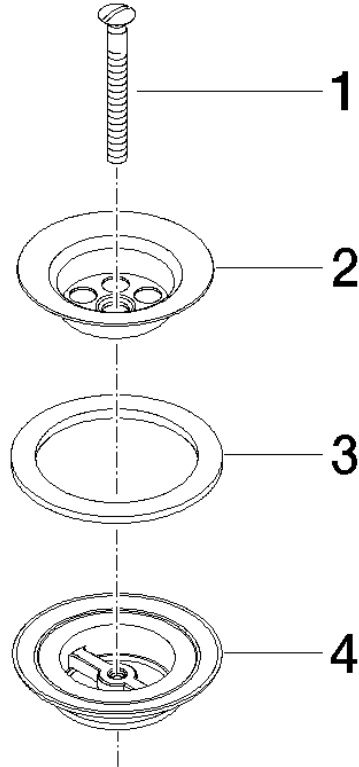

Grated waste 1 1/4" - Platinum

10 100 970 Product version from 10/1/2023

	Platinum	10 100 970-08
	Chrome	10 100 970-00
	Brushed Platinum	10 100 970-06
	Durabress (23kt Gold)	10 100 970-09
	Dark Chrome	10 100 970-19
	Light Gold	10 100 970-26
	Brushed Light Gold	10 100 970-27
	Brushed Durabress (23kt Gold)	10 100 970-28
	Brushed Bronze	10 100 970-42
	Brushed Champagne (22kt Gold)	10 100 970-46
	Champagne (22kt Gold)	10 100 970-47
	Brushed Chrome	10 100 970-93
	Brushed Dark Platinum	10 100 970-99

Grated waste 1 1/4" - Platinum

10 100 970 Product version from 10/1/2023

Grated waste 1 1/4" - Platinum

10 100 970 Product version from 10/1/2023

Grated waste 1 1/4" - Platinum

10 100 970 Product version from 10/1/2023

Parts for other finishes can be found here: [Chrome](#)

Spare parts list

No.	Item Number	Name	Quantity used	Delivery time
1	09 30 30 115-08	screw	1	60
2	09 11 01 005-08	strainer	1	60
3	09 14 03 005 90	seal	1	60
4	09 11 01 007-07	pop-up waste	1	60