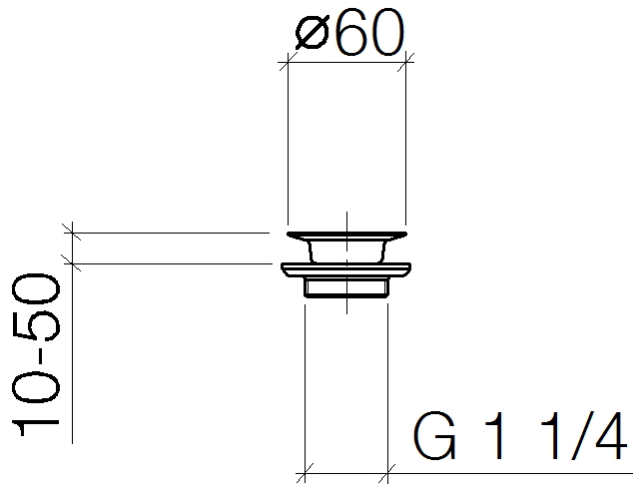

Grated waste 1 1/4" - Platinum

10 100 970 Product version from 10/1/2023

	Platinum	10 100 970-08
	Chrome	10 100 970-00
	Brushed Platinum	10 100 970-06
	Durabress (23kt Gold)	10 100 970-09
	Dark Chrome	10 100 970-19
	Light Gold	10 100 970-26
	Brushed Light Gold	10 100 970-27
	Brushed Durabress (23kt Gold)	10 100 970-28
	Brushed Bronze	10 100 970-42
	Brushed Champagne (22kt Gold)	10 100 970-46
	Champagne (22kt Gold)	10 100 970-47
	Brushed Chrome	10 100 970-93
	Brushed Dark Platinum	10 100 970-99

Grated waste 1 1/4" - Platinum

10 100 970 Product version from 10/1/2023

Grated waste 1 1/4" - Platinum

10 100 970 Product version from 10/1/2023

Grated waste 1 1/4" - Platinum

10 100 970 Product version from 10/1/2023