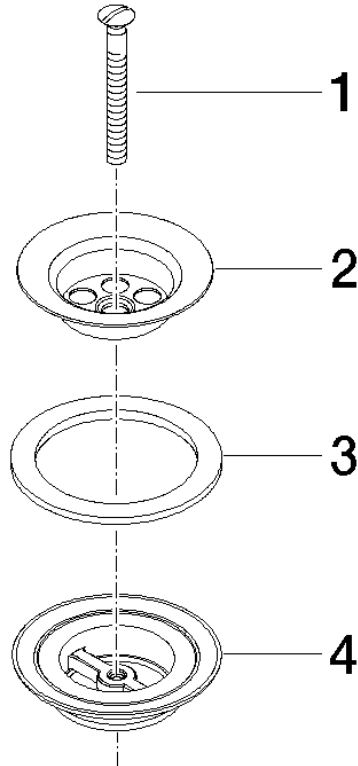

Grated waste 1 1/4" - Durabross (23kt Gold)

IMO

10 100 970

Fits: IMO, LULU, MADISON, MEM, TARA,
CL.1, LISSÉ, VAIA, META, CYO

	Durabross (23kt Gold)	10 100 970-09
	Chrome	10 100 970-00
	Brushed Platinum	10 100 970-06
	Platinum	10 100 970-08
	Dark Chrome	10 100 970-19
	Light Gold	10 100 970-26
	Brushed Light Gold	10 100 970-27
	Brushed Durabross (23kt Gold)	10 100 970-28
	Brushed Bronze	10 100 970-42
	Brushed Champagne (22kt Gold)	10 100 970-46
	Champagne (22kt Gold)	10 100 970-47
	Brushed Chrome	10 100 970-93
	Brushed Dark Platinum	10 100 970-99

Grated waste 1 1/4" - Durabronz (23kt Gold)

IMO

10 100 970

10 100 970

10 100 970

Product version from 10/1/2023

Parts for other
finishes can be found
here: [Chrome](#)

Grated waste 1 1/4" - Durabrass (23kt Gold)

IMO

10 100 970

Spare parts list

Product version from 10/1/2023

No.	Item Number	Name	Quantity used	Delivery time
	09 14 03 005 90	seal	2	60