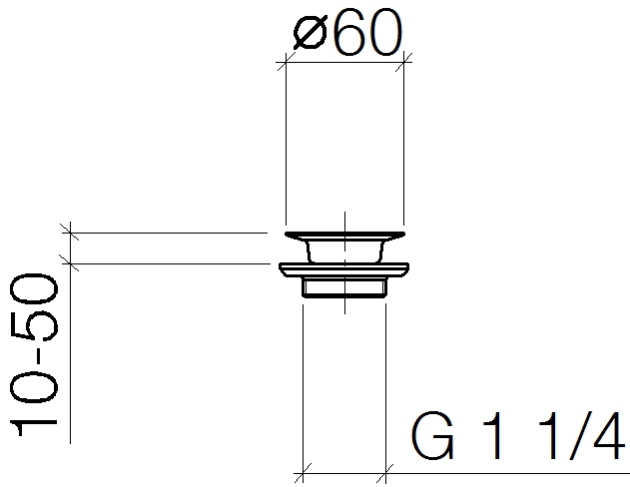

Grated waste 1 1/4" - Durabross (23kt Gold)

IMO

10 100 970

Fits: IMO, LULU, MADISON, MEM, TARA,
CL.1, LISSÉ, VAIA, META, CYO

	Durabross (23kt Gold)	10 100 970-09
	Chrome	10 100 970-00
	Brushed Platinum	10 100 970-06
	Platinum	10 100 970-08
	Dark Chrome	10 100 970-19
	Light Gold	10 100 970-26
	Brushed Light Gold	10 100 970-27
	Brushed Durabross (23kt Gold)	10 100 970-28
	Brushed Bronze	10 100 970-42
	Brushed Champagne (22kt Gold)	10 100 970-46
	Champagne (22kt Gold)	10 100 970-47
	Brushed Chrome	10 100 970-93
	Brushed Dark Platinum	10 100 970-99

Grated waste 1 1/4" - Durabronz (23kt Gold)

IMO

10 100 970

10 100 970

10 100 970

Product version from 10/1/2023

Parts for other
finishes can be found
here: [Chrome](#)

Grated waste 1 1/4" - Durabrass (23kt Gold)