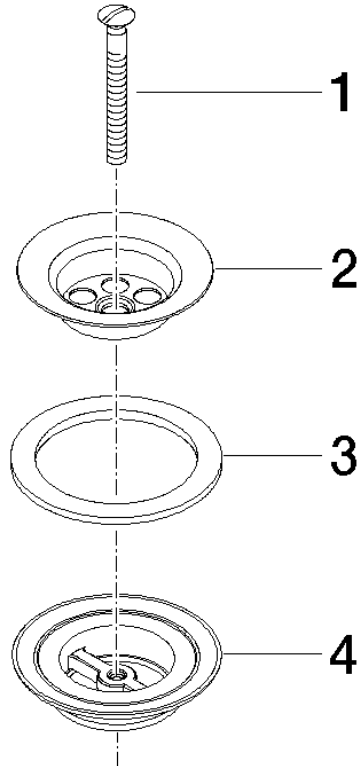

Grated waste 1 1/4" - Brushed Light Gold

IMO

10 100 970

Fits: IMO, LULU, MADISON, MEM, TARA,  
CL.1, LISSÉ, VAIA, META, CYO

	Brushed Light Gold	10 100 970-27
	Chrome	10 100 970-00
	Brushed Platinum	10 100 970-06
	Platinum	10 100 970-08
	Durabronze (23kt Gold)	10 100 970-09
	Dark Chrome	10 100 970-19
	Light Gold	10 100 970-26
	Brushed Durabronze (23kt Gold)	10 100 970-28
	Brushed Bronze	10 100 970-42
	Brushed Champagne (22kt Gold)	10 100 970-46
	Champagne (22kt Gold)	10 100 970-47
	Brushed Chrome	10 100 970-93
	Brushed Dark Platinum	10 100 970-99

## Grated waste 1 1/4" - Brushed Light Gold

---

IMO

10 100 970

10 100 970

10 100 970

**Product version from 10/1/2023**

Parts for other finishes can be found here: [Chrome](#)

## Grated waste 1 1/4" - Brushed Light Gold

IMO

10 100 970

#### Product version from 10/1/2023

No.	Item Number	Name	Quantity used	Delivery time
	09 30 30 115-27	screw	4	60