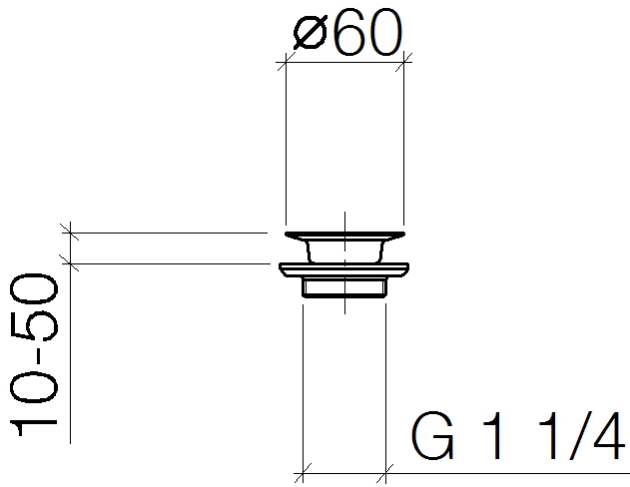

Grated waste 1 1/4" - Brushed Light Gold

IMO

10 100 970

Fits: IMO, LULU, MADISON, MEM, TARA,  
CL.1, LISSÉ, VAIA, META, CYO

	Brushed Light Gold	10 100 970-27
	Chrome	10 100 970-00
	Brushed Platinum	10 100 970-06
	Platinum	10 100 970-08
	Durabronze (23kt Gold)	10 100 970-09
	Dark Chrome	10 100 970-19
	Light Gold	10 100 970-26
	Brushed Durabronze (23kt Gold)	10 100 970-28
	Brushed Bronze	10 100 970-42
	Brushed Champagne (22kt Gold)	10 100 970-46
	Champagne (22kt Gold)	10 100 970-47
	Brushed Chrome	10 100 970-93
	Brushed Dark Platinum	10 100 970-99

## Grated waste 1 1/4" - Brushed Light Gold

---

IMO

10 100 970

10 100 970

10 100 970

**Product version from 10/1/2023**

Parts for other finishes can be found here: [Chrome](#)

## Grated waste 1 1/4" - Brushed Light Gold

IMO

10 100 970

#### Product version from 10/1/2023

No.	Item Number	Name	Quantity used	Delivery time
	09 30 30 115-27	screw	4	60