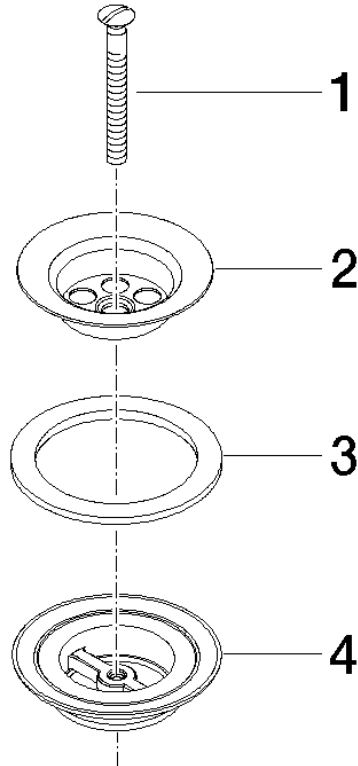

Grated waste 1 1/4" - Brushed Light Gold

IMO

10 100 970

Fits: IMO, LULU, MADISON, MEM, TARA,
CL.1, LISSÉ, VAIA, META, CYO

	Brushed Light Gold	10 100 970-27
	Chrome	10 100 970-00
	Brushed Platinum	10 100 970-06
	Platinum	10 100 970-08
	Durabronze (23kt Gold)	10 100 970-09
	Dark Chrome	10 100 970-19
	Light Gold	10 100 970-26
	Brushed Durabronze (23kt Gold)	10 100 970-28
	Brushed Bronze	10 100 970-42
	Brushed Champagne (22kt Gold)	10 100 970-46
	Champagne (22kt Gold)	10 100 970-47
	Brushed Chrome	10 100 970-93
	Brushed Dark Platinum	10 100 970-99

Grated waste 1 1/4" - Brushed Light Gold

IMO

10 100 970

10 100 970

10 100 970

Product version from 10/1/2023

Parts for other finishes can be found here: [Chrome](#)

Grated waste 1 1/4" - Brushed Light Gold

IMO

10 100 970

Spare parts list

Product version from 10/1/2023

No.	Item Number	Name	Quantity used	Delivery time
	09 30 30 115-27	screw	4	60