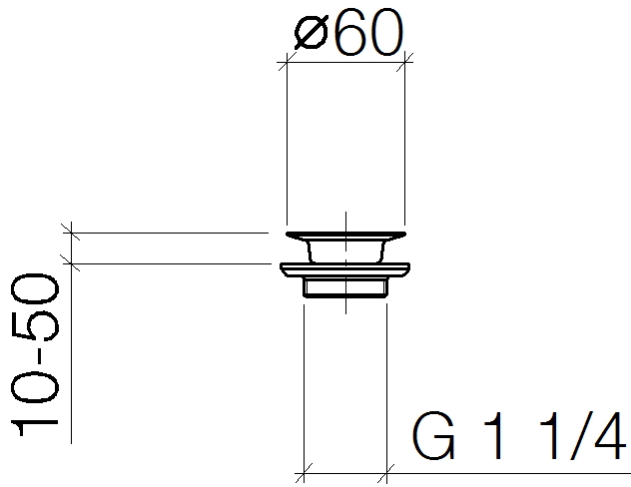

Grated waste 1 1/4" - Brushed Light Gold

IMO

10 100 970

Fits: IMO, LULU, MADISON, MEM, TARA,
CL.1, LISSÉ, VAIA, META, CYO

	Brushed Light Gold	10 100 970-27
	Chrome	10 100 970-00
	Brushed Platinum	10 100 970-06
	Platinum	10 100 970-08
	Durabronze (23kt Gold)	10 100 970-09
	Dark Chrome	10 100 970-19
	Light Gold	10 100 970-26
	Brushed Durabronze (23kt Gold)	10 100 970-28
	Brushed Bronze	10 100 970-42
	Brushed Champagne (22kt Gold)	10 100 970-46
	Champagne (22kt Gold)	10 100 970-47
	Brushed Chrome	10 100 970-93
	Brushed Dark Platinum	10 100 970-99

Grated waste 1 1/4" - Brushed Light Gold

IMO

10 100 970

10 100 970

10 100 970

Product version from 10/1/2023

Parts for other finishes can be found here: [Chrome](#)

Grated waste 1 1/4" - Brushed Light Gold