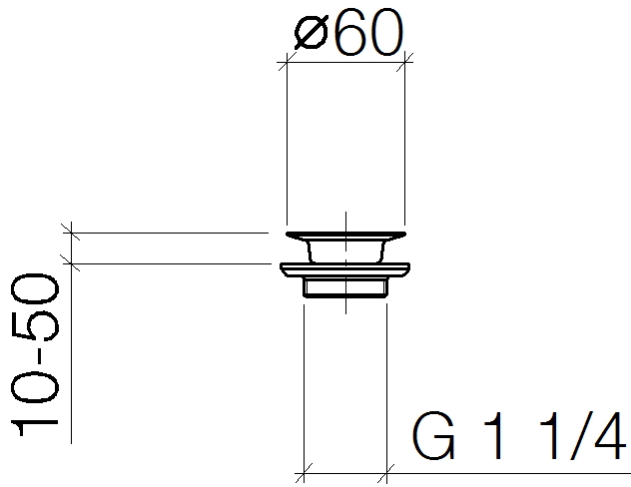

**Grated waste 1 1/4" - Brushed Bronze**

IMO

10 100 970

Fits: IMO, LULU, MADISON, MEM, TARA,  
CL.1, LISSÉ, VAIA, META, CYO

	Brushed Bronze	10 100 970-42
	Chrome	10 100 970-00
	Brushed Platinum	10 100 970-06
	Platinum	10 100 970-08
	Durabronze (23kt Gold)	10 100 970-09
	Dark Chrome	10 100 970-19
	Light Gold	10 100 970-26
	Brushed Light Gold	10 100 970-27
	Brushed Durabronze (23kt Gold)	10 100 970-28
	Brushed Champagne (22kt Gold)	10 100 970-46
	Champagne (22kt Gold)	10 100 970-47
	Brushed Chrome	10 100 970-93
	Brushed Dark Platinum	10 100 970-99

## Grated waste 1 1/4" - Brushed Bronze

---

IMO

10 100 970

10 100 970

10 100 970

**Product version from 10/1/2023**

Parts for other finishes can be found here: [Chrome](#)

## Grated waste 1 1/4" - Brushed Bronze

IMO

10 100 970

#### Product version from 10/1/2023

No.	Item Number	Name	Quantity used	Delivery time
	09 30 30 115-42	screw	4	60