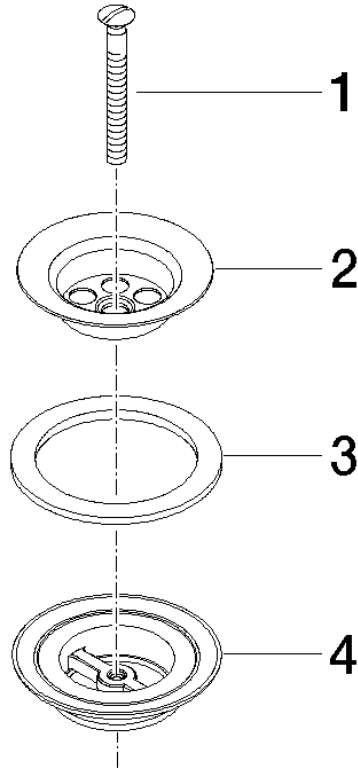

**Grated waste 1 1/4" - Brushed Bronze**

IMO

10 100 970

Fits: IMO, LULU, MADISON, MEM, TARA,  
CL.1, LISSÉ, VAIA, META, CYO

	Brushed Bronze	10 100 970-42
	Chrome	10 100 970-00
	Brushed Platinum	10 100 970-06
	Platinum	10 100 970-08
	Durabronze (23kt Gold)	10 100 970-09
	Dark Chrome	10 100 970-19
	Light Gold	10 100 970-26
	Brushed Light Gold	10 100 970-27
	Brushed Durabronze (23kt Gold)	10 100 970-28
	Brushed Champagne (22kt Gold)	10 100 970-46
	Champagne (22kt Gold)	10 100 970-47
	Brushed Chrome	10 100 970-93
	Brushed Dark Platinum	10 100 970-99

## Grated waste 1 1/4" - Brushed Bronze

---

IMO

10 100 970

10 100 970

10 100 970

**Product version from 10/1/2023**

Parts for other finishes can be found here: [Chrome](#)

## Grated waste 1 1/4" - Brushed Bronze

IMO

10 100 970

#### Product version from 10/1/2023

No.	Item Number	Name	Quantity used	Delivery time
	09 30 30 115-42	screw	4	60