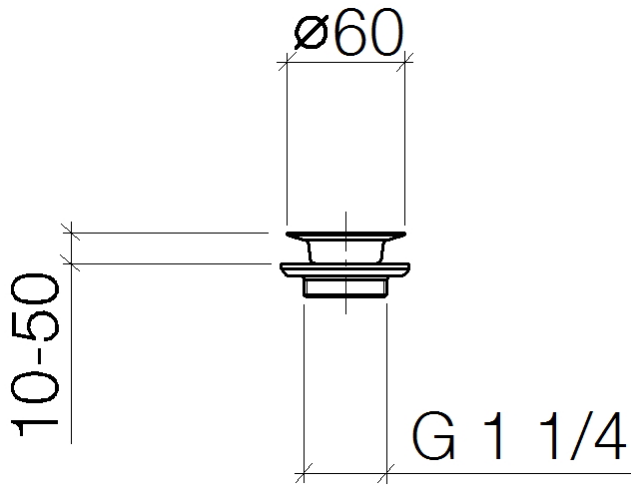

Grated waste 1 1/4" - Brushed Dark Platinum

IMO

10 100 970

Fits: IMO, LULU, MADISON, MEM, TARA,
CL.1, LISSÉ, VAIA, META, CYO

	Brushed Dark Platinum	10 100 970-99
	Chrome	10 100 970-00
	Brushed Platinum	10 100 970-06
	Platinum	10 100 970-08
	Durabress (23kt Gold)	10 100 970-09
	Dark Chrome	10 100 970-19
	Light Gold	10 100 970-26
	Brushed Light Gold	10 100 970-27
	Brushed Durabress (23kt Gold)	10 100 970-28
	Brushed Bronze	10 100 970-42
	Brushed Champagne (22kt Gold)	10 100 970-46
	Champagne (22kt Gold)	10 100 970-47
	Brushed Chrome	10 100 970-93

Grated waste 1 1/4" - Brushed Dark Platinum

IMO

10 100 970

10 100 970

10 100 970

Product version from 10/1/2023

Parts for other
finishes can be found
here: [Chrome](#)

Grated waste 1 1/4" - Brushed Dark Platinum