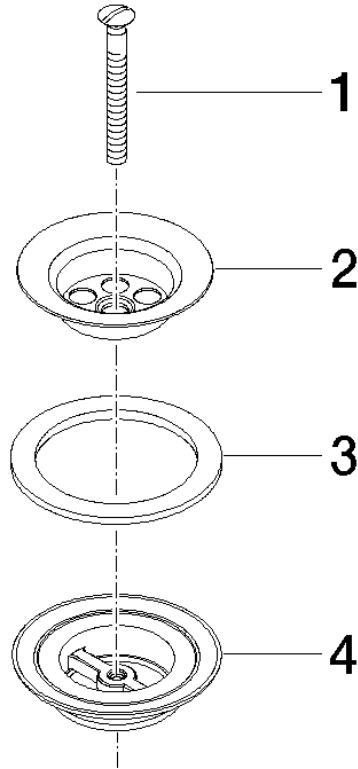

Grated waste 1 1/4" - Brushed Dark Platinum

IMO

10 100 970

Fits: IMO, LULU, MADISON, MEM, TARA,
CL.1, LISSÉ, VAIA, META, CYO

	Brushed Dark Platinum	10 100 970-99
	Chrome	10 100 970-00
	Brushed Platinum	10 100 970-06
	Platinum	10 100 970-08
	Durabress (23kt Gold)	10 100 970-09
	Dark Chrome	10 100 970-19
	Light Gold	10 100 970-26
	Brushed Light Gold	10 100 970-27
	Brushed Durabress (23kt Gold)	10 100 970-28
	Brushed Bronze	10 100 970-42
	Brushed Champagne (22kt Gold)	10 100 970-46
	Champagne (22kt Gold)	10 100 970-47
	Brushed Chrome	10 100 970-93

Grated waste 1 1/4" - Brushed Dark Platinum

IMO

10 100 970

10 100 970

10 100 970

Product version from 10/1/2023

Parts for other
finishes can be found
here: [Chrome](#)

Grated waste 1 1/4" - Brushed Dark Platinum

IMO

10 100 970

Spare parts list

Product version from 10/1/2023

No.	Item Number	Name	Quantity used	Delivery time
	09 30 30 115-99	screw	4	60