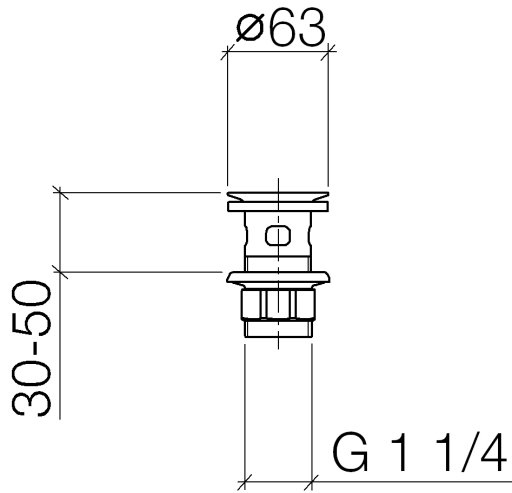

Grated waste 1 1/4" - Chrome

10 105 970 Product version from 10/1/2023

	Chrome	10 105 970-00
	Brushed Platinum	10 105 970-06
	Platinum	10 105 970-08
	Durabross (23kt Gold)	10 105 970-09
	Dark Chrome	10 105 970-19
	Light Gold	10 105 970-26
	Brushed Light Gold	10 105 970-27
	Brushed Durabross (23kt Gold)	10 105 970-28
	Matte Black	10 105 970-33
	Brushed Bronze	10 105 970-42
	Brushed Champagne (22kt Gold)	10 105 970-46
	Champagne (22kt Gold)	10 105 970-47
	Brushed Chrome	10 105 970-93
	Brushed Dark Platinum	10 105 970-99

Grated waste 1 1/4" - Chrome

10 105 970 Product version from 10/1/2023

Only suitable for basins with an overflow.

Grated waste 1 1/4" - Chrome

10 105 970 Product version from 10/1/2023

Grated waste 1 1/4" - Chrome

10 105 970 Product version from 10/1/2023

Parts for other finishes can be found here: Brushed Platinum

Spare parts list

No.	Item Number	Name	Quantity used	Delivery time
1	09 11 01 027-00	cup	1	-
Spare part can no longer be ordered, please order the replacement item				
2	09 14 05 039 90	seal	1	2
3	09 14 03 025 90	seal	1	2
4	09 23 10 020-00	nut	1	60