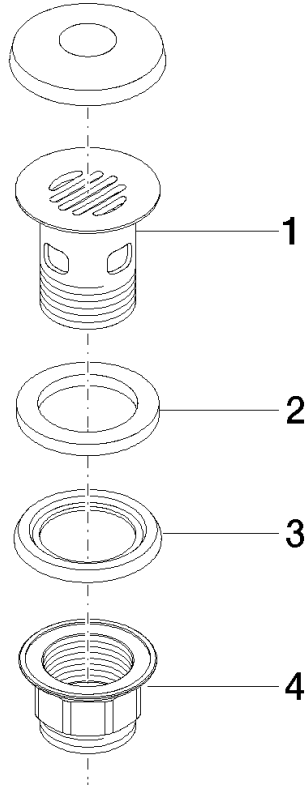

Grated waste 1 1/4" - Chrome

10 105 970 Product version from 10/1/2023

	Chrome	10 105 970-00
	Brushed Platinum	10 105 970-06
	Platinum	10 105 970-08
	Durabross (23kt Gold)	10 105 970-09
	Dark Chrome	10 105 970-19
	Light Gold	10 105 970-26
	Brushed Light Gold	10 105 970-27
	Brushed Durabross (23kt Gold)	10 105 970-28
	Matte Black	10 105 970-33
	Brushed Bronze	10 105 970-42
	Brushed Champagne (22kt Gold)	10 105 970-46
	Champagne (22kt Gold)	10 105 970-47
	Brushed Chrome	10 105 970-93
	Brushed Dark Platinum	10 105 970-99

Grated waste 1 1/4" - Chrome

10 105 970 Product version from 10/1/2023

Only suitable for basins with an overflow.

Grated waste 1 1/4" - Chrome

10 105 970 Product version from 10/1/2023

Grated waste 1 1/4" - Chrome

10 105 970 Product version from 10/1/2023

Parts for other finishes can be found here: Brushed Platinum

Spare parts list

No.	Item Number	Name	Quantity used	Delivery time
1	09 11 01 027-00	cup	1	-
Spare part can no longer be ordered, please order the replacement item				
2	09 14 05 039 90	seal	1	2
3	09 14 03 025 90	seal	1	2
4	09 23 10 020-00	nut	1	60