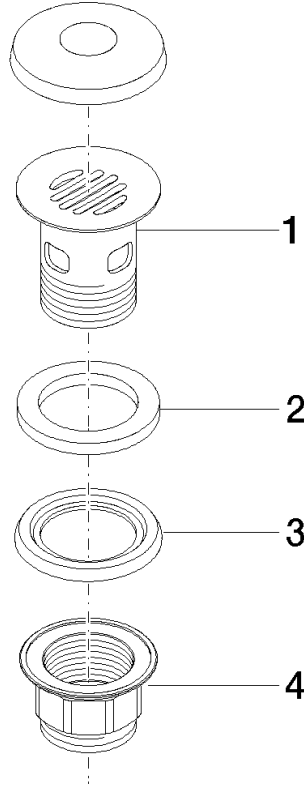

Grated waste 1 1/4" - Brushed Platinum

IMO

10 105 970

Fits: IMO, LULU, MADISON, MEM, TARA,
CL.1, LISSÉ, VAIA, META, CYO

	Brushed Platinum	10 105 970-06
	Chrome	10 105 970-00
	Platinum	10 105 970-08
	Durabress (23kt Gold)	10 105 970-09
	Dark Chrome	10 105 970-19
	Light Gold	10 105 970-26
	Brushed Light Gold	10 105 970-27
	Brushed Durabress (23kt Gold)	10 105 970-28
	Matte Black	10 105 970-33
	Brushed Bronze	10 105 970-42
	Brushed Champagne (22kt Gold)	10 105 970-46
	Champagne (22kt Gold)	10 105 970-47
	Brushed Chrome	10 105 970-93
	Brushed Dark Platinum	10 105 970-99

Grated waste 1 1/4" - Brushed Platinum

IMO

10 105 970

Only suitable for basins with an overflow.

10 105 970

10 105 970

Product version from 10/1/2023

Parts for other
finishes can be found
here: [Chrome](#)

Grated waste 1 1/4" - Brushed Platinum

IMO

10 105 970

Spare parts list

Product version from 10/1/2023

No.	Item Number	Name	Quantity used	Delivery time
	09 11 01 027-06	cup	4	10