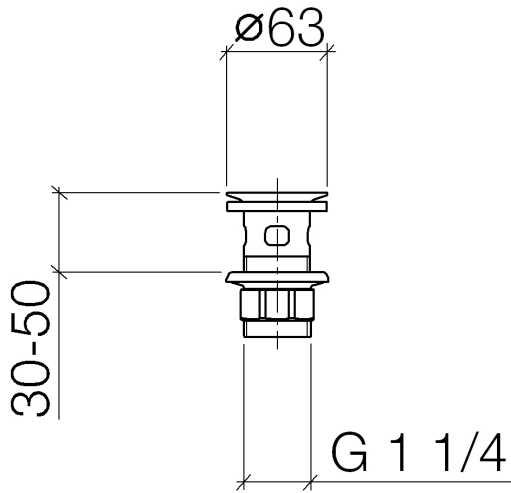

Grated waste 1 1/4" - Brushed Platinum

IMO

10 105 970

Fits: IMO, LULU, MADISON, MEM, TARA,
CL.1, LISSÉ, VAIA, META, CYO

	Brushed Platinum	10 105 970-06
	Chrome	10 105 970-00
	Platinum	10 105 970-08
	Durabress (23kt Gold)	10 105 970-09
	Dark Chrome	10 105 970-19
	Light Gold	10 105 970-26
	Brushed Light Gold	10 105 970-27
	Brushed Durabress (23kt Gold)	10 105 970-28
	Matte Black	10 105 970-33
	Brushed Bronze	10 105 970-42
	Brushed Champagne (22kt Gold)	10 105 970-46
	Champagne (22kt Gold)	10 105 970-47
	Brushed Chrome	10 105 970-93
	Brushed Dark Platinum	10 105 970-99

Grated waste 1 1/4" - Brushed Platinum

IMO

10 105 970

Only suitable for basins with an overflow.

10 105 970

10 105 970

Product version from 10/1/2023

Parts for other
finishes can be found
here: [Chrome](#)

Grated waste 1 1/4" - Brushed Platinum

IMO

10 105 970

Spare parts list

Product version from 10/1/2023

No.	Item Number	Name	Quantity used	Delivery time
	09 11 01 027-06	cup	4	10