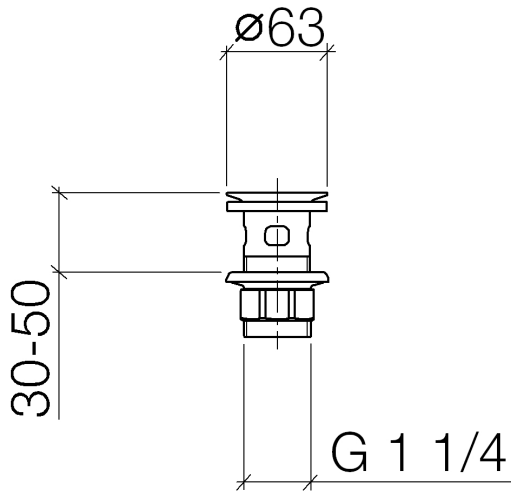

**Grated waste 1 1/4" - Brushed Platinum**

IMO

10 105 970

Fits: IMO, LULU, MADISON, MEM, TARA,  
CL.1, LISSÉ, VAIA, META, CYO

	Brushed Platinum	10 105 970-06
	Chrome	10 105 970-00
	Platinum	10 105 970-08
	Durabress (23kt Gold)	10 105 970-09
	Dark Chrome	10 105 970-19
	Light Gold	10 105 970-26
	Brushed Light Gold	10 105 970-27
	Brushed Durabress (23kt Gold)	10 105 970-28
	Matte Black	10 105 970-33
	Brushed Bronze	10 105 970-42
	Brushed Champagne (22kt Gold)	10 105 970-46
	Champagne (22kt Gold)	10 105 970-47
	Brushed Chrome	10 105 970-93
	Brushed Dark Platinum	10 105 970-99

## Grated waste 1 1/4" - Brushed Platinum

---

IMO

10 105 970

Only suitable for basins with an overflow.

10 105 970

10 105 970

**Product version from 10/1/2023**

## Grated waste 1 1/4" - Brushed Platinum

IMO

10 105 970

#### Product version from 10/1/2023

No.	Item Number	Name	Quantity used	Delivery time
	09 11 01 027-06	cup	4	10