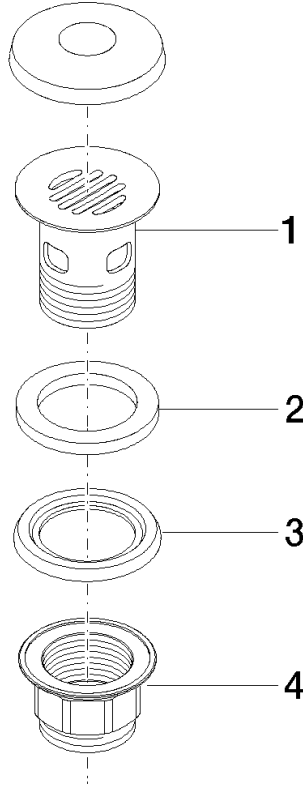

**Grated waste 1 1/4" - Brushed Platinum**

IMO

10 105 970

Fits: IMO, LULU, MADISON, MEM, TARA,  
CL.1, LISSÉ, VAIA, META, CYO

	Brushed Platinum	10 105 970-06
	Chrome	10 105 970-00
	Platinum	10 105 970-08
	Durabress (23kt Gold)	10 105 970-09
	Dark Chrome	10 105 970-19
	Light Gold	10 105 970-26
	Brushed Light Gold	10 105 970-27
	Brushed Durabress (23kt Gold)	10 105 970-28
	Matte Black	10 105 970-33
	Brushed Bronze	10 105 970-42
	Brushed Champagne (22kt Gold)	10 105 970-46
	Champagne (22kt Gold)	10 105 970-47
	Brushed Chrome	10 105 970-93
	Brushed Dark Platinum	10 105 970-99

## Grated waste 1 1/4" - Brushed Platinum

---

IMO

10 105 970

Only suitable for basins with an overflow.

10 105 970

10 105 970

**Product version from 10/1/2023**

## Grated waste 1 1/4" - Brushed Platinum

IMO

10 105 970

#### Product version from 10/1/2023

No.	Item Number	Name	Quantity used	Delivery time
	09 11 01 027-06	cup	4	10