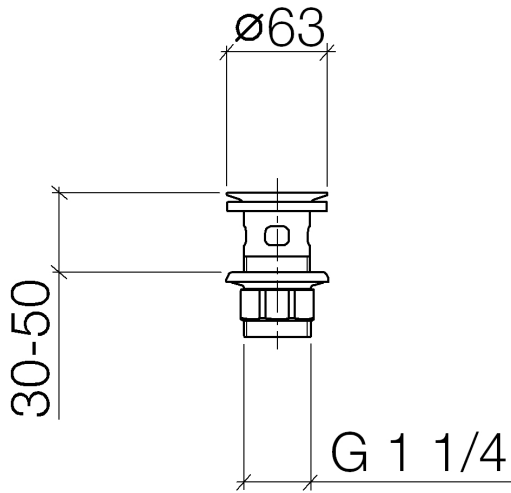

**Grated waste 1 1/4" - Durabronz (23kt Gold)**

IMO

10 105 970

Fits: IMO, LULU, MADISON, MEM, TARA,  
CL.1, LISSÉ, VAIA, META, CYO

	Durabronz (23kt Gold)	10 105 970-09
	Chrome	10 105 970-00
	Brushed Platinum	10 105 970-06
	Platinum	10 105 970-08
	Dark Chrome	10 105 970-19
	Light Gold	10 105 970-26
	Brushed Light Gold	10 105 970-27
	Brushed Durabronz (23kt Gold)	10 105 970-28
	Matte Black	10 105 970-33
	Brushed Bronze	10 105 970-42
	Brushed Champagne (22kt Gold)	10 105 970-46
	Champagne (22kt Gold)	10 105 970-47
	Brushed Chrome	10 105 970-93
	Brushed Dark Platinum	10 105 970-99

## Grated waste 1 1/4" - Durabrace (23kt Gold)

---

IMO

10 105 970

Only suitable for basins with an overflow.

10 105 970

10 105 970

**Product version from 10/1/2023**

Parts for other finishes can be found here: [Chrome](#)

Grated waste 1 1/4" - Durabrass (23kt Gold)

IMO

10 105 970

**Spare parts list**

**Product version from 10/1/2023**

No.	Item Number	Name	Quantity used	Delivery time
	09 11 01 027-09	cup	4	60