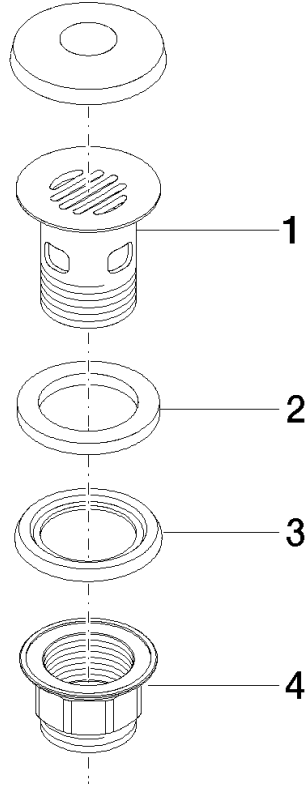

**Grated waste 1 1/4" - Durabronz (23kt Gold)**

IMO

10 105 970

Fits: IMO, LULU, MADISON, MEM, TARA,  
CL.1, LISSÉ, VAIA, META, CYO

	Durabronz (23kt Gold)	10 105 970-09
	Chrome	10 105 970-00
	Brushed Platinum	10 105 970-06
	Platinum	10 105 970-08
	Dark Chrome	10 105 970-19
	Light Gold	10 105 970-26
	Brushed Light Gold	10 105 970-27
	Brushed Durabronz (23kt Gold)	10 105 970-28
	Matte Black	10 105 970-33
	Brushed Bronze	10 105 970-42
	Brushed Champagne (22kt Gold)	10 105 970-46
	Champagne (22kt Gold)	10 105 970-47
	Brushed Chrome	10 105 970-93
	Brushed Dark Platinum	10 105 970-99

## Grated waste 1 1/4" - Durabrace (23kt Gold)

---

IMO

10 105 970

Only suitable for basins with an overflow.

10 105 970

10 105 970

**Product version from 10/1/2023**

Parts for other finishes can be found here: [Chrome](#)

Grated waste 1 1/4" - Durabrass (23kt Gold)

IMO

10 105 970

**Spare parts list**

**Product version from 10/1/2023**

No.	Item Number	Name	Quantity used	Delivery time
	09 11 01 027-09	cup	4	60