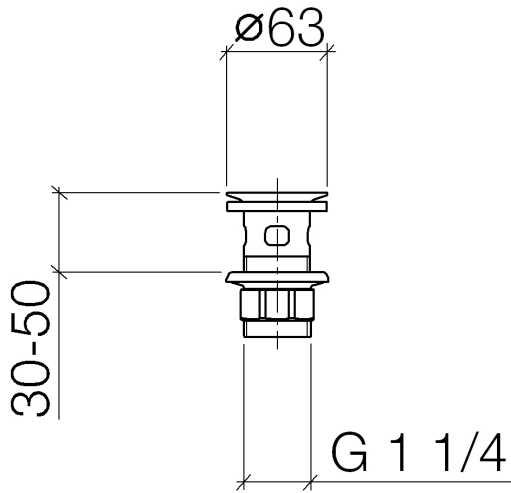

Grated waste 1 1/4" - Durabronz (23kt Gold)

IMO

10 105 970

Fits: IMO, LULU, MADISON, MEM, TARA,
CL.1, LISSÉ, VAIA, META, CYO

	Durabronz (23kt Gold)	10 105 970-09
	Chrome	10 105 970-00
	Brushed Platinum	10 105 970-06
	Platinum	10 105 970-08
	Dark Chrome	10 105 970-19
	Light Gold	10 105 970-26
	Brushed Light Gold	10 105 970-27
	Brushed Durabronz (23kt Gold)	10 105 970-28
	Matte Black	10 105 970-33
	Brushed Bronze	10 105 970-42
	Brushed Champagne (22kt Gold)	10 105 970-46
	Champagne (22kt Gold)	10 105 970-47
	Brushed Chrome	10 105 970-93
	Brushed Dark Platinum	10 105 970-99

Grated waste 1 1/4" - Durabrace (23kt Gold)

IMO

10 105 970

Only suitable for basins with an overflow.

10 105 970

10 105 970

Product version from 10/1/2023

Parts for other finishes can be found here: [Chrome](#)

Grated waste 1 1/4" - Durabrass (23kt Gold)

IMO

10 105 970

Spare parts list

Product version from 10/1/2023

No.	Item Number	Name	Quantity used	Delivery time
	09 11 01 027-09	cup	4	60