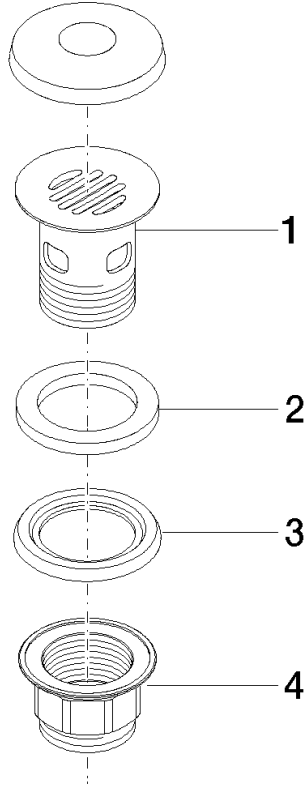

Grated waste 1 1/4" - Durabronz (23kt Gold)

IMO

10 105 970

Fits: IMO, LULU, MADISON, MEM, TARA,
CL.1, LISSÉ, VAIA, META, CYO

	Durabronz (23kt Gold)	10 105 970-09
	Chrome	10 105 970-00
	Brushed Platinum	10 105 970-06
	Platinum	10 105 970-08
	Dark Chrome	10 105 970-19
	Light Gold	10 105 970-26
	Brushed Light Gold	10 105 970-27
	Brushed Durabronz (23kt Gold)	10 105 970-28
	Matte Black	10 105 970-33
	Brushed Bronze	10 105 970-42
	Brushed Champagne (22kt Gold)	10 105 970-46
	Champagne (22kt Gold)	10 105 970-47
	Brushed Chrome	10 105 970-93
	Brushed Dark Platinum	10 105 970-99

Grated waste 1 1/4" - Durabrace (23kt Gold)

IMO

10 105 970

Only suitable for basins with an overflow.

10 105 970

10 105 970

Product version from 10/1/2023

Parts for other finishes can be found here: [Chrome](#)

Grated waste 1 1/4" - Durabrass (23kt Gold)

IMO

10 105 970

Spare parts list

Product version from 10/1/2023

No.	Item Number	Name	Quantity used	Delivery time
	09 11 01 027-09	cup	4	60